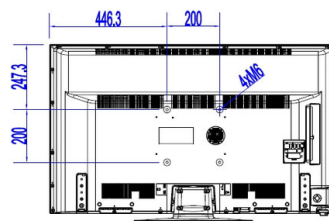

Specifications

Picture/Display

- Display: LED Full HD
- Diagonal screen size: 48 inch / 121 cm
- Aspect ratio: 16:9
- Panel resolution: 1920x1080p
- Brightness: 300 cd/m²
- Viewing angle: 178° (H) / 178° (V)
- Contrast ratio (typical): 4000

Accessories

- Included: Remote Control 22AV1407A/12, 2xAAA Batteries, Tabletop Stand, Warranty Leaflet, Legal and Safety brochure
- Optional: Setup RC 22AV9573A, Remote Control 22AV1601A/12

Power

- Mains power: AC 220-240V; 50-60Hz
- Energy Label Class: A++
- Eu Energy Label power: 46 W
- Annual energy consumption: 67 kWh
- Standby power consumption: <0.3 W
- Power Saving Features: Eco mode
- Ambient temperature: 5 °C to 45 °C

Dimensions

- Set dimensions (W x H x D): 1093 x 642 x 81/97 mm

- Set dimensions with stand (W x H x D): 1093 x 681 x 220 mm
- Product weight: 10.1 kg
- Product weight (+stand): 11.0 kg
- VESA wall mount compatible: M6, 200 x 200 mm