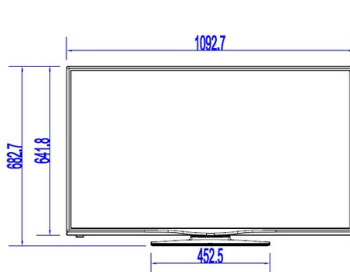

Specifications

Picture/Display

- Display: LED Full HD
- Diagonal screen size: 48 inch / 121 cm
- Aspect ratio: 16:9
- Panel resolution: 1920x1080p
- Brightness: 300 cd/m²
- Viewing angle: 178° (H) / 178° (V)
- Contrast ratio (typical): 4000

Accessories

- Included: Remote Control 22AV1407A/12, 2xAAA Batteries, Tabletop Stand, Warranty Leaflet, Legal and Safety brochure
- Optional: Setup RC 22AV9573A, Remote Control 22AV1601A/12

Power

- Mains power: AC 220-240V; 50-60Hz
- Energy Label Class: A++
- Eu Energy Label power: 46 W
- Annual energy consumption: 67 kWh
- Standby power consumption: <0.3 W
- Power Saving Features: Eco mode
- Ambient temperature: 5 °C to 45 °C

Dimensions

- Set dimensions (W x H x D): 1093 x 642 x 81/97 mm

- Set dimensions with stand (W x H x D): 1093 x 681 x 220 mm
- Product weight: 10.1 kg
- Product weight (+stand): 11.0 kg
- VESA wall mount compatible: M6, 200 x 200 mm