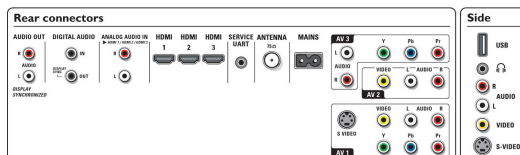

- Headphone out, S-video in, USB
- Other connections: Monitor out L/R (Cinch), S/PDIF in (coaxial), S/PDIF out (coaxial)

Power

- Ambient temperature: 5 °C to 35 °C
- Mains power: AC 110-240V +/- 10%
- Power consumption: 290 W
- Standby power consumption: 0.60 W

Accessories

- Included Accessories: Tabletop swivel stand

Dimensions

- Color cabinet: High Gloss Black
- Set dimensions in inch (W x H x D): 45.6 x 29.6 x 4.6 inch
- Set dimensions with stand in inch (H x D): 32.3 x 12.0 inch
- Product weight (lb): 69.7 lb
- Product weight (+stand) (lb): 89.5 lb
- Box dimensions in inch (W x H x D): 52.1 x 37.0 x 13.0 inch
- Weight incl. Packaging (lb): 107.6 lb
- VESA wall mount compatible: 600 x 400 mm