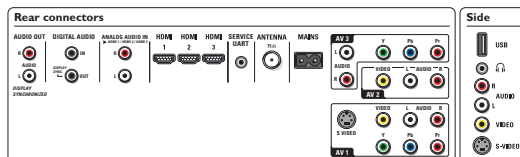

Multimedia Applications

- Multimedia connections: USB
- Playback Formats: MP3, Slideshow files (.alb), JPEG Still pictures

Tuner/Reception/Transmission

- Aerial Input: 75 ohm F-type
- TV system: ATSC, NTSC, PAL M
- Video Playback: NTSC
- Cable: Unscrambled Digital Cable QAM

Connectivity

- AV 1: (1, 2, 3Fh autoranging), Audio L/R in, CVBS in, S-Video, YPbPr
- AV 2: Audio L/R in, CVBS
- AV 3: (1, 2, 3Fh autoranging), Audio L/R in, YPbPr
- AV 4: HDMI, Audio L/R in
- AV 5: HDMI

- AV 6: HDMI
- Front / Side connections: Audio L/R in, CVBS in, Headphone Out, S-video in, USB
- Other connections: Monitor out L/R (Cinch), S/PDIF in (coaxial), S/PDIF out (coaxial)

Power

- Ambient temperature: 5 °C to 35 °C
- Mains power: AC 110-240V +/- 10%
- Power consumption: 290 W
- Standby power consumption: 0.60 W

Accessories

- Included accessories: Tabletop swivel stand

Dimensions

- Set dimensions in inch (W x H x D): 45.6 x 29.6 x 4.6 inch
- Set dimensions with stand in inch (H x D): 32.3 x 12.0 inch
- Product weight (lb): 69.7 lb
- Product weight (+stand) (lb): 89.5 lb
- Box dimensions in inch (W x H x D): 52.1 x 37.0 x 13.0 inch
- Weight incl. Packaging (lb): 107.6 lb
- VESA wall mount compatible: 600 x 400 mm

Issue date 2013-06-22

Version: 9.0.16

12 NC: 8670 000 28649
UPC: 6 09585 12940 5

© 2013 Koninklijke Philips N.V.
All Rights reserved.

Specifications are subject to change without notice.
Trademarks are the property of Koninklijke Philips N.V.
or their respective owners.

www.philips.com