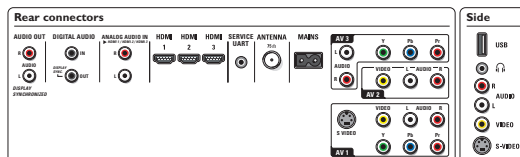

Power

- Ambient temperature: 5 °C to 35 °C
- Mains power: AC 110 +/- 10%

- Power consumption: 290 W
- Standby power consumption: 0.60 W

Accessories

- Included accessories: Table top stand

Dimensions

- Set dimensions in inch (W x H x D): 45.6 x 29.6 x 4.6 inch
- Set dimensions with stand in inch (H x D): 32.3 x 12.8 inch
- Product weight (lb): 67.5 lb
- Product weight (+stand) (lb): 88.6 lb
- Box dimensions in inch (W x H x D): 49.2 x 32.9 x 10.9 inch
- Weight incl. Packaging (lb): 96.6 lb
- VESA wall mount compatible: 600 x 400 mm