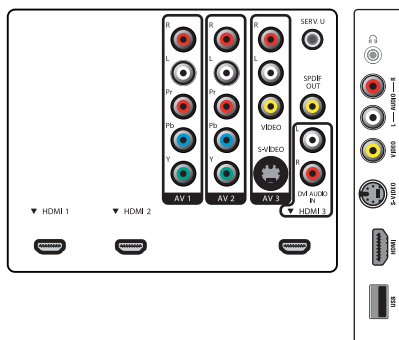

- Remote Control: TV
- Screen Format Adjustments: 4:3, Auto Format, Movie expand 14:9, Movie expand 16:9, Super Zoom, Widescreen, unscaled (1080p dot by dot)

Multimedia Applications

- Multimedia connections: USB memory class device
- Playback Formats: MP3, JPEG Still pictures
- Playback enhancement: Picture slideshow

Tuner/Reception/Transmission

- Aerial Input: 75 ohm F-type
- TV system: ATSC, NTSC
- Video Playback: NTSC
- Cable: Unscrambled Digital Cable -QAM
- Tuner bands: Hyperband, S-Channel, UHF, VHF

Connectivity

- AV 1: Audio L/R in, YPbPr
- AV 2: Audio L/R in, YPbPr
- AV 3: CVBS in, S-Video in
- HDMI 1: HDMI v1.3
- HDMI 2: HDMI v1.3
- HDMI 3: Analog audio L/R in, HDMI v1.3
- EasyLink (HDMI-CEC): One touch play, Power status, System info (menu language), System standby
- Front / Side connections: HDMI v1.3, S-video in, CVBS in, Audio L/R in, Headphone Out, USB
- Audio Output - Digital: Coaxial (cinch)

Power

- Ambient temperature: 5 °C to 40 °C
- Mains power: 110-240V, 50-60Hz
- Power consumption: 295 W
- Standby power consumption: < 1 W

Dimensions

- Set dimensions in inch (W x H x D): 45.79 x 28.03 x 4.09 inch
- Set dimensions with stand in inch (W x H x D): 45.79 x 30.94 x 12.80 inch
- Weight incl. Packaging (lb): 92.59
- Product weight (lb): 77.16 (with stand), 60.63 (without stand)
- Box dimensions in inch (W x H x D): 50.67 x 34.76 x 15.39 inch
- VESA wall mount compatible: 400 x 400 mm

Issue date 2012-01-20

Version: 2.0.56

12 NC: 8670 000 47376
UPC: 6 09585 16235 8

© 2012 Koninklijke Philips Electronics N.V.
All Rights reserved.

Specifications are subject to change without notice.
Trademarks are the property of Koninklijke Philips Electronics N.V. or their respective owners.

www.philips.com

Accessories

- Included accessories: Tabletop swivel stand, Power cord, Quick start guide, User Manual, Registration card, Remote Control