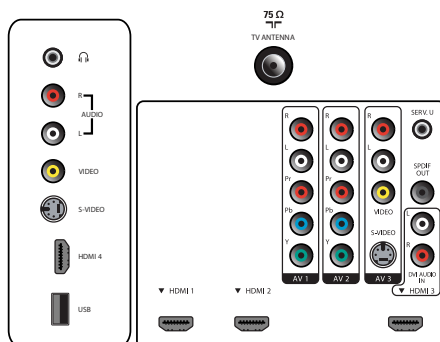

- Remote Control: TV
- Screen Format Adjustments: 4:3, Auto Format, Movie expand 14:9, Movie expand 16:9, Super Zoom, Widescreen, unscanned (1080p dot by dot)

Multimedia Applications

- Multimedia connections: USB memory class device
- Playback Formats: MP3, JPEG Still pictures

Tuner/Reception/Transmission

- Aerial Input: 75 ohm F-type
- TV system: ATSC, NTSC
- Video Playback: NTSC
- Cable: Unscrambled Digital Cable -QAM
- Tuner bands: Hyperband, S-Channel, UHF, VHF

Connectivity

- AV 1: Audio L/R in, YPbPr
- AV 2: Audio L/R in, YPbPr
- AV 3: CVBS in, S-Video in
- Front / Side connections: HDMI v1.3, S-video in, CVBS in, Audio L/R in, Headphone Out, USB
- Audio Output - Digital: Coaxial (cinch)
- HDMI 1: HDMI v1.3
- HDMI 2: HDMI v1.3
- HDMI 3: HDMI v1.3, Analog audio L/R in
- EasyLink (HDMI-CEC): One touch play, Power status, System info (menu language), System audio control, System standby

Power

- Ambient temperature: 5 °C to 40 °C
- Mains power: 110-240V, 50-60Hz
- Power consumption: 280 W
- Standby power consumption: < 0.15 W

Dimensions

- Set dimensions in inch (W x H x D): 45.79 x 28.03 x 4.09 inch
- Set dimensions with stand in inch (W x H x D): 45.79 x 30.94 x 12.8 inch
- Weight incl. Packaging (lb): 92.59
- Product weight (lb): 60.63
- Product weight (+stand) (lb): 77.16 lb
- Box dimensions in inch (W x H x D): 50.67 x 34.76 x 15.39 inch
- VESA wall mount compatible: 400 x 400 mm

Issue date 2012-01-20

Version: 3.4.4

12 NC: 8670 000 47556
UPC: 6 09585 16272 3

© 2012 Koninklijke Philips Electronics N.V.
All Rights reserved.

Specifications are subject to change without notice.
Trademarks are the property of Koninklijke Philips
Electronics N.V. or their respective owners.

www.philips.com

Accessories

- Included accessories: Tabletop swivel stand, Power cord, Quick start guide, User Manual, Registration card, Remote Control