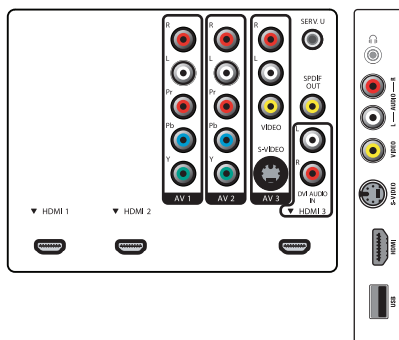

- Remote Control: TV
- Screen Format Adjustments: 4:3, Auto Format, Movie expand 14:9, Movie expand 16:9, Super Zoom, Widescreen, unscanned (1080p dot by dot)

Multimedia Applications

- Multimedia connections: USB memory class device
- Playback Formats: MP3, JPEG Still pictures
- Playback enhancement: Picture slideshow

Tuner/Reception/Transmission

- Aerial Input: 75 ohm F-type
- TV system: ATSC, NTSC
- Video Playback: NTSC
- Cable: Unscrambled Digital Cable -QAM
- Tuner bands: Hyperband, S-Channel, UHF, VHF

Connectivity

- AV 1: Audio L/R in, YPbPr
- AV 2: Audio L/R in, YPbPr
- AV 3: CVBS in, S-Video in
- HDMI 1: HDMI v1.3
- HDMI 2: HDMI v1.3
- HDMI 3: Analog audio L/R in, HDMI v1.3
- EasyLink (HDMI-CEC): One touch play, Power status, System info (menu language), System standby
- Front / Side connections: HDMI, S-video in, CVBS in, Audio L/R in, Headphone Out, USB
- Audio Output - Digital: Coaxial (cinch)

Power

- Ambient temperature: 5 °C to 40 °C
- Mains power: 110-240V, 50-60Hz
- Power consumption: 280 W
- Standby power consumption: < 1 W

Dimensions

- Set dimensions in inch (W x H x D): 45.79 x 28.03 x 4.09 inch
- Set dimensions with stand in inch (W x H x D): 45.79 x 30.94 x 12.8 inch
- Weight incl. Packaging (lb): 92.59
- Product weight (lb): 77.16 (with stand), 60.63 (without stand)
- Box dimensions in inch (W x H x D): 50.67 x 34.76 x 15.39 inch
- VESA wall mount compatible: 400 x 400 mm

Issue date 2012-01-20

Version: 2.0.58

12 NC: 8670 000 47379
UPC: 6 09585 16233 4

© 2012 Koninklijke Philips Electronics N.V.
All Rights reserved.

Specifications are subject to change without notice.
Trademarks are the property of Koninklijke Philips Electronics N.V. or their respective owners.

www.philips.com

Accessories

- Included accessories: Tabletop swivel stand, Power cord, Quick start guide, User Manual, Registration card, Remote Control