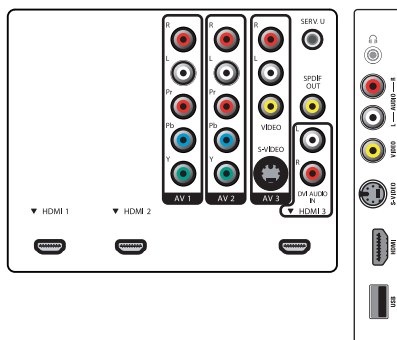

Tuner/Reception/Transmission

- Aerial Input: 75 ohm F-type
- TV system: ATSC, NTSC
- Video Playback: NTSC
- Cable: Unscrambled Digital Cable QAM
- Tuner bands: Hyperband, S-Channel, UHF, VHF

Connectivity

- AV 1: Audio L/R in, YPbPr
- AV 2: Audio L/R in, YPbPr
- AV 3: Audio L/R in, CVBS in, S-Video in
- HDMI 1: HDMI v1.3
- HDMI 2: HDMI v1.3
- HDMI 3: Analog audio L/R in, HDMI v1.3
- EasyLink (HDMI-CEC): One touch play, Power status, System info (menu language), System standby
- Front / Side connections: HDMI, S-video in, CVBS in, Audio L/R in, Headphone Out, USB
- Audio Output - Digital: Coaxial (cinch)

Power

- Ambient temperature: 5 °C to 40 °C
- Mains power: 110-240V, 50-60Hz
- Power consumption: 275 W
- Standby power consumption: < 1 W

Dimensions

- Set dimensions (W x H x D): 1150 x 733.4 x 104.1 mm
- Set dimensions in inch (W x H x D): 45.28 x 28.87 x 4.10 inch
- Set dimensions with stand (W x H x D): 1150 x 797.5 x 310.0 mm
- Set dimensions with stand in inch (W x H x D): 45.28 x 31.4 x 12.20 inch
- Weight incl. Packaging: 41.0 kg
- Weight incl. Packaging (lb): 90.39
- Product weight: 33.94 (with stand), 27.18 (without stand) kg

- Product weight (lb): 74.82 (with stand), 59.92 (without stand)
- Box dimensions in inch (W x H x D): 50.55 x 32.87 x 15.04 inch
- VESA wall mount compatible: 400 x 400 mm

Accessories

- Included accessories: Table top stand, Power cord, Quick start guide, User Manual, Registration card, Remote Control

Issue date 2013-06-22

Version: 4.0.11

12 NC: 8670 000 36666
UPC: 6 09585 14738 6

© 2013 Koninklijke Philips N.V.
All Rights reserved.

Specifications are subject to change without notice.
Trademarks are the property of Koninklijke Philips N.V.
or their respective owners.

www.philips.com