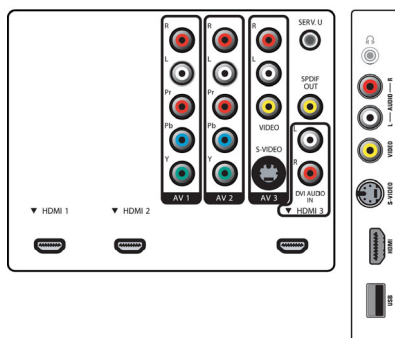

- AV 1: Audio L/R in, YPbPr
- AV 2: Audio L/R in, YPbPr
- AV 3: Audio L/R in, CVBS in, S-Video in
- HDMI 1: HDMI v1.3
- HDMI 2: HDMI v1.3
- HDMI 3: Analog audio L/R in, HDMI v1.3
- EasyLink (HDMI-CEC): One touch play, Power status, System info (menu language), System standby
- Front / Side connections: HDMI, S-video in, CVBS in, Audio L/R in, Headphone out, USB
- Audio Output - Digital: Coaxial (cinch)

Power

- Ambient temperature: 5 °C to 40 °C
- Mains power: 110-240V, 50-60Hz
- Power consumption: 275 W
- Standby power consumption: < 1 W

Dimensions

- Set dimensions (W x H x D): 1150 x 733.4 x 104.1 mm
- Set dimensions in inch (W x H x D): 45.28 x 28.87 x 4.10 inch
- Set dimensions with stand (W x H x D): 1150 x 797.5 x 310.0 mm
- Set dimensions with stand in inch (W x H x D): 45.28 x 31.4 x 12.20 inch
- Weight incl. Packaging: 41.0 kg
- Weight incl. Packaging (lb): 90.39
- Product weight: 33.94 (with stand), 27.18 (without stand) kg

- Product weight (lb): 74.82 (with stand), 59.92 (without stand)
- Box dimensions in inch (W x H x D): 50.55 x 32.87 x 15.04 inch
- VESA wall mount compatible: 400 x 400 mm

Accessories

- Included Accessories: Table top stand, Power cord, Quick start guide, User Manual, Registration card, Remote Control