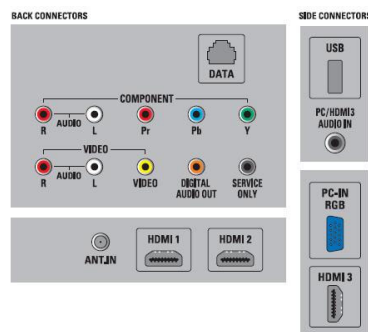

Multimedia Applications

- Multimedia connections: USB memory class device
- Playback Formats: JPEG Still pictures, Motion JPEG 320x240 30fps, PCM

Tuner/Reception/Transmission

- Aerial Input: 75 ohm F-type
- TV system: ATSC, NTSC
- Video Playback: NTSC
- Tuner bands: UHF, VHF

Connectivity

- AV 1: CVBS in, Audio L/R in
- AV 2: YPbPr, Audio L/R in
- HDMI 1: HDMI, Shared audio L/R in
- HDMI 2: HDMI
- HDMI 3: HDMI
- EasyLink (HDMI-CEC): One touch play, Power status, System info (menu language), System audio control, System standby
- Audio Output - Digital: Coaxial (cinch)
- Other connections: PC Audio in, PC-In VGA
- USB: USB
- Connectivity Enhancements: SPI port

Power

- Mains power: 120V/60Hz
- Power consumption: 228 W
- Standby power consumption: < 0.5W
- Ambient temperature: 5°C to 35°C (41°F to 95°F)

Dimensions

- Set dimensions in inch (W x H x D): 44.11 x 27.10 x 4.33 inch
- Set dimensions with stand in inch (W x H x D): 44.11 x 28.52 x 10.08 inch
- Box dimensions in inch (W x H x D): 51.58 x 31.54 x 8.04 inch
- Product weight (lb): 50.04
- Product weight (+stand) (lb): 50.04 lb
- Weight incl. Packaging (lb): 61.95
- VESA wall mount compatible: 400 x 400 mm

Accessories

- Included accessories: Power cord, Quick start guide, Batteries for remote control, Remote Control, Table top stand, Cable management

Issue date 2014-03-14

Version: 7.3.2

12 NC: 8670 000 79474
UPC: 6 09585 21822 2

© 2014 Koninklijke Philips N.V.
All Rights reserved.

Specifications are subject to change without notice.
Trademarks are the property of Koninklijke Philips N.V.
or their respective owners.

www.philips.com