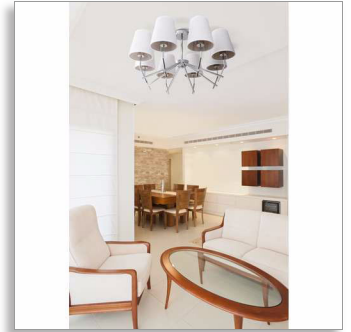

Philips
Suspension light

45603/11/66

Light and relax

With its shiny chrome and smooth fabric, Branches is an elegant interplay of materials and contrasts. Available with 5 or 8 lights, its white fabric shades cast a diffused light that is sure to brighten up any contemporary home.

Match your interior style

- Coordinated range
- Elegant and modern design

Premium quality

- Premium fabric materials

Ease of use

- Adjustable height to suit your needs

PHILIPS

Specifications

Design and finishing

- Material: metal
- Color: chrome

Product dimensions & weight

- Height minimum: 33 cm
- Height maximum: 70 cm
- Length: 66 cm
- Width: 66 cm

Technical specifications

- Mains power: 230 V
- Number of bulbs: 5
- Fitting/cap: E27
- Maximum wattage replacement bulb: 24 W
- IP code: IP20, protection against objects bigger

- Especially designed for: Living- & Bedroom
- Style: Contemporary
- Type: Suspension light

Highlights

Contemporary appeal

Elegant and modern design

Adjustable mounting

This product is delivered with long cables to offer you a maximum flexibility during installation. Choose the perfect height matching your needs.