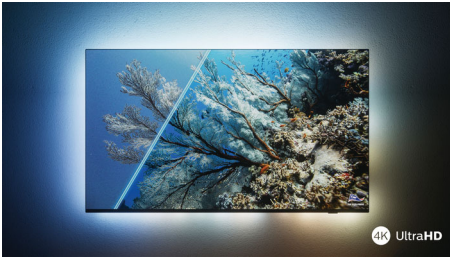

4K UHD LED Android TV
Dolby Atmos sound Major HDR formats supported, 108 cm (43") Android TV

43PUT7406/56

Highlights

Supports all major HDR formats

Your Philips 4K UHD TV is compatible with all major HDR formats, including Dolby Vision. Whether it's a must-watch series or the latest video game, shadows will be deeper. Bright surfaces will shine. Colors will be truer.