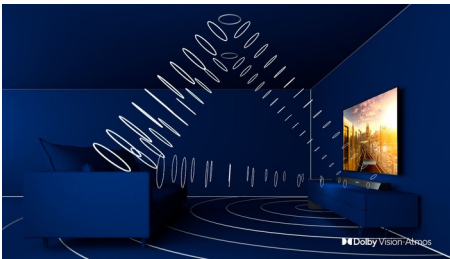

## Dolby Vision + Dolby Atmos

Support for Dolby's premium sound and video formats means the HDR content you watch

will look-and sound-glorious. You'll enjoy a picture that reflects the director's original intentions and experience spacious sound with real clarity and depth.