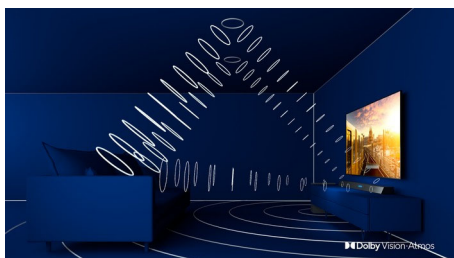

Dolby Vision + Dolby Atmos

Support for Dolby's premium sound and video formats means the HDR content you watch

will look-and sound-glorious. You'll enjoy a picture that reflects the director's original intentions and experience spacious sound with real clarity and depth.