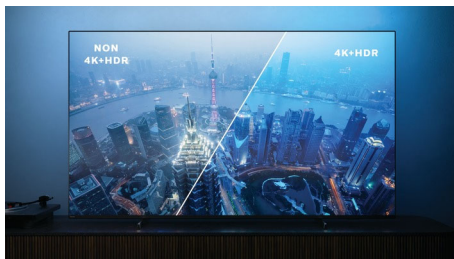

4K UHD LED Android TV
Dolby Atmos sound Major HDR formats supported, 108 cm (43") Android TV

43PUT7406/56

Highlights

Supports all major HDR formats

Your Philips 4K UHD TV is compatible with all major HDR formats, including Dolby Vision. Whether it's a must-watch series or the latest video game, shadows will be deeper. Bright surfaces will shine. Colors will be truer.