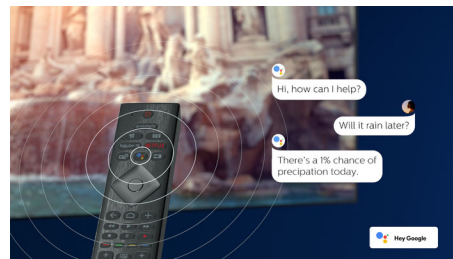

Simply smart. Android TV

Your Philips Android TV gives you the content you want-when you want it. You can customize the home screen to display your favorite apps, making it simple to start streaming the movies and shows you love. Or pick up where you left off.

Design

Black matte bezel. Slender feet.

Google Assistant

Control your Philips Android TV with your voice. Want to play a game, watch Netflix, or find content and apps in the Google Play store? Just tell your TV. You can even command all Google Assistant-compatible smart home devices-like dimming the lights and setting the thermostat on movie night. Without leaving the sofa.