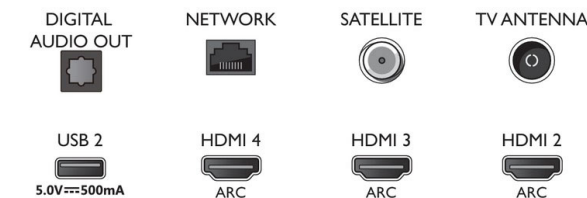

Dimensions

- Box dimensions (W x H x D): 1070.0 x 680.0 x 150.0 mm
- Set dimensions (W x H x D): 964.0 x 569.8 x 74.5 mm
- Set dimensions with stand (W x H x D): 964.0 x 632.6 x 203.5 mm
- Stand dimensions (W x H x D): 600.0 x 24.8 x 203.5 mm
- Product weight: 9.4 kg
- Product weight (+stand): 12.0 kg
- Weight incl. Packaging: 14.8 kg
- VESA wall mount compatible: 200 x 200 mm

Accessories

- Included accessories: Remote Control, Quick start guide, Legal and safety brochure, Power cord, Tabletop stand
- Included batteries: 2 x AAA Batteries

Design

- Colours of TV: Light-silver metal bezel
- Stand design: Swivel +/- 15 degree, Silver chrome arch stand

Connections

Side

Bottom

Issue date 2021-08-04

Version: 8.1.1

12 NC: 8670 001 65552
EAN: 87 18863 02302 0

© 2021 Koninklijke Philips N.V.
All Rights reserved.

Specifications are subject to change without notice.
Trademarks are the property of Koninklijke Philips N.V.
or their respective owners.