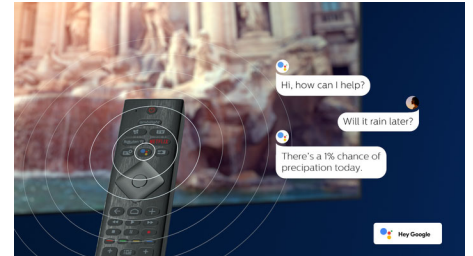

4K UHD HDR

Your Philips 4K UHD TV is compatible with all major HDR formats, including HDR10+ and

43PUS8555/12

Dolby Vision. Whether it's a must-watch series or the latest video game, shadows will be deeper. Bright surfaces will shine. Colours will be truer.

Voice assistant

Control your Philips Android TV with your voice. Want to play a game, watch Netflix or find content and apps in the Google Play store? Just tell your TV. You can even command all Google Assistant-compatible smart home devices, like dimming the lights and setting the thermostat on movie night. Without leaving the sofa. The days of searching for the TV remote are over. Now you can use your voice to control your Philips smart TV via Alexa-enabled devices, like Amazon Echo. Turn your TV on, change the channel, switch to your gaming console and more with Alexa.