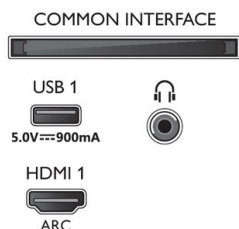

Dimensions

- Box dimensions (W x H x D): 1070.0 x 680.0 x 150.0 mm
- Set dimensions (W x H x D): 964.0 x 569.8 x 74.5 mm
- Set dimensions with stand (W x H x D): 964.0 x 632.6 x 203.5 mm
- Stand dimensions (W x H x D): 600.0 x 24.8 x 203.5 mm
- Product weight: 9.4 kg
- Product weight (+stand): 12.0 kg
- Weight incl. Packaging: 14.8 kg
- VESA wall mount compatible: 200 x 200 mm

Accessories

- Included accessories: Remote Control, Quick start guide, Legal and safety brochure, Power cord, Tabletop stand
- Included batteries: 2 x AAA Batteries

Design

- Colours of TV: Light-silver metal bezel
- Stand design: Swivel +/- 15 degree, Silver chrome arch stand

Connections

Side

Bottom

Issue date 2021-08-04

Version: 8.1.1

12 NC: 8670 001 65552
EAN: 87 18863 02302 0

© 2021 Koninklijke Philips N.V.
All Rights reserved.

Specifications are subject to change without notice.
Trademarks are the property of Koninklijke Philips N.V.
or their respective owners.