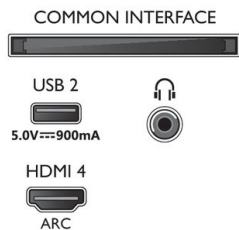

Connections

Side