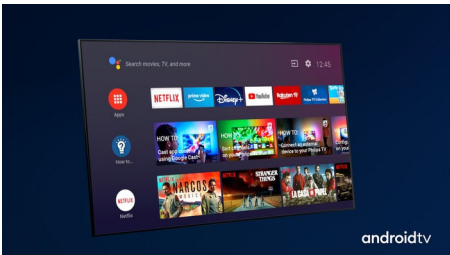

Android TV

Your Philips Android TV gives you the content you want—when you want it. You can customise the home screen to display your favourite apps, making it simple to start streaming the movies and shows you love. Or pick up where you left off.