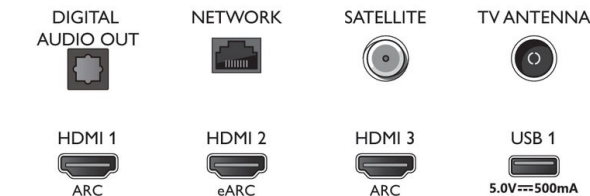

Design

- Colours of TV: Light silver bezel
- Stand design: Swivel +/- 15 degree, Light silver stand

Accessories

- Included accessories: Remote Control, Quick start guide, Legal and safety brochure, Power cord, Tabletop stand
- Included batteries: 2 x AAA Batteries

Power

- Mains power: AC 220 - 240 V 50/60 Hz
- Standby power consumption: <0.3 W
- Ambient temperature: 5°C to 35°C
- Power Saving Features: Auto switch-off timer, Light sensor, Picture mute (for radio), Eco mode

Connections

Side

Bottom

Issue date 2022-07-20

Version: 9.3.1

12 NC: 8670 001 74848
EAN: 87 18863 02851 3

© 2022 Koninklijke Philips N.V.
All Rights reserved.

Specifications are subject to change without notice.
Trademarks are the property of Koninklijke Philips N.V.
or their respective owners.