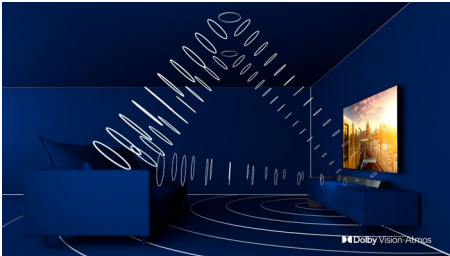

Dolby Vision + Dolby Atmos

Support for Dolby's premium sound and video formats means that the HDR content that you watch will look—and sound—glorious. You'll enjoy a picture that reflects the director's original intentions and experience spacious sound with real clarity and depth.

Slim, attractive design

Placing your TV in a corner or in an awkward position? The central swivel stand ensures that you'll always be able to angle the screen just so. Wherever your TV sits, the virtually bezel-free screen adds a sophisticated touch.