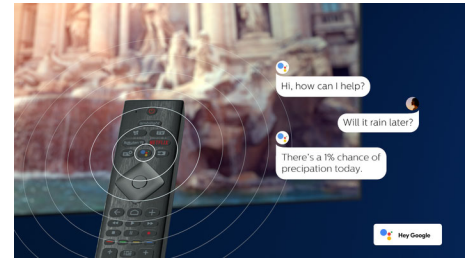

Dolby Vision + Dolby Atmos

Support for Dolby's premium sound and video formats means the HDR content you watch will look-and sound-glorious. You'll enjoy a picture that reflects the director's original intentions and experience spacious sound with real clarity and depth.

AI voice control

Push a button on the remote to talk to the Google Assistant. Control the TV or Google Assistant-compatible smart home devices with your voice. Or ask Alexa to control the TV via Alexa-enabled devices.

Slim, attractive design

Placing your TV in a corner, or in an awkward position? The central swivel stand ensures that you'll always be able to angle the screen just so. Wherever your TV sits, the virtually bezel-free screen adds a sophisticated touch.