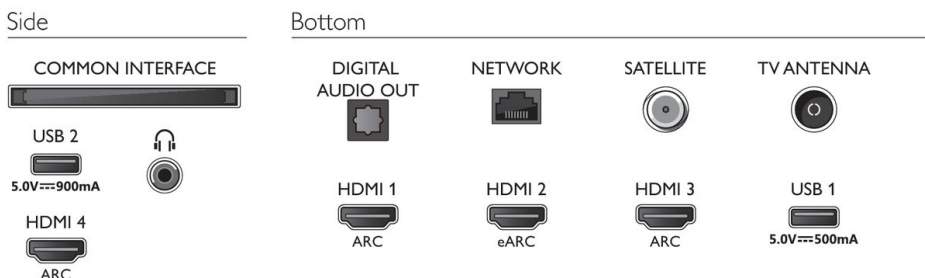

Multimedia Applications

- Video Playback Formats: Containers: AVI, MKV, H264/MPEG-4 AVC, MPEG-1, MPEG-2, MPEG-4, VP9, HEVC (H.265), AV1, HEVC
- Subtitles Formats Support: .SRT, .SUB, .TXT, .SMI
- Music Playback Formats: AAC, MP3, WAV, WMA (v2 up to v9.2), WMA-PRO (v9 and v10)
- Picture Playback Formats: JPEG, BMP, GIF, PNG, 360 photo, HEIF

EU Energy card

- EPREL registration numbers: 441328
- Diagonal screen size (inch): 43
- Diagonal screen size (metric): 108
- Energy class for SDR: G
- On mode power demand for SDR: 62 Kwh/1000h
- Energy class for HDR: G

- On mode power demand for HDR: 104 Kwh/1000h
- Networked standby mode: <2.0 W
- Off mode power consumption: n.a.
- Panel technology used: LED LCD

Sound

- Output power (RMS): 20W
- Sound Enhancement: Dolby Atmos, A.I. Sound, Clear Dialogue, Night mode, A.I. EQ, Dolby Bass Enhancement, Dolby Volume Leveler, DTS Play-Fi, Mimi Sound Personalization
- Speaker configuration: 2x10W full range speaker

Dimensions

- Wall mount compatible: 100 x 200 mm
- Box dimensions (W x H x D): 1070.0 x 680.0 x 150.0 mm
- Product weight: 9.1 kg
- Product weight (+stand): 11.4 kg
- Set dimensions (W x H x D): 962.8 x 558.2 x 78.1 mm
- Set dimensions with stand (W x H x D): 962.8 x 628.2 x 201.1 mm
- Stand dimensions (W x H x D): 590.0 x 70.0 x 201.1 mm
- Weight incl. Packaging: 14.0 kg

Connections

Issue date 2022-07-14

Version: 9.3.1

12 NC: 8670 001 74848
EAN: 87 18863 02851 3

© 2022 Koninklijke Philips N.V.
All Rights reserved.

Specifications are subject to change without notice. Trademarks are the property of Koninklijke Philips N.V. or their respective owners.

www.philips.com

* EPG and actual visibility (up to 8 days) is country and operator dependent.

* Android App offerings vary per country. For more details please visit your local Google Play Store.

* Memory size (Flash) : 16G, the actual available disc space may differ (dependent on e.g. (pre-)installed apps, installed operating system, etc.)

* The TV supports DVB reception for 'Free to air' broadcast. Specific DVB operators may not be supported. An up to date list can be found in the FAQ section of the Philips support website. For some operators Conditional Access and subscription are required. Contact your operator for more information.

* Philips TV Remote app and related functionalities vary per TV model, operator, and country, as well as smart device model and OS. For more details please visit: www.philips.com/TVRemoteapp.

* Smart TV app offerings vary per TV model and country. For more details please visit: www.philips.com/smarttv.

* USB recording for digital channels only, recordings may be limited by broadcast copy protection (CI+). Country and channel restrictions may apply.

* This television contains lead only in certain parts or components where no technology alternatives exist in accordance with existing exemption clauses under the RoHS Directive.

* Amazon Prime is available in selected languages and countries.

* Google Assistant is available on Philips Android TVs running on Android O (8) or higher OS version. Google Assistant is available in selected languages and countries.

* Netflix subscription required. Subject to terms at <https://www.netflix.com>

* Amazon, Alexa and all related logos are trademarks of Amazon.com, Inc. or its affiliates. Amazon Alexa is available in selected languages and countries.

* Disney+ subscription required. Subject to terms at <https://www.disneyplus.com> (c) 2020 Disney and its related entities. Disney+ is available in selected languages and countries.

* Rakuten TV is available in selected languages and countries.