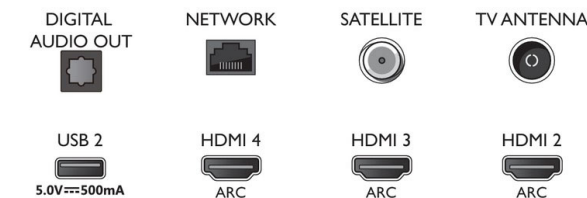

Sound

- Output power (RMS): 20W
- Sound Enhancement: Auto Volume Leveler, Dolby Atmos, 5 Band Equalizer, A.I. Sound, Bass Enhancement, Clear Dialogue, Night mode
- Speaker configuration: 2x10W full range speaker

Dimensions

- Box dimensions (W x H x D): 1070.0 x 680.0 x 150.0 mm
- Set dimensions (W x H x D): 964.0 x 569.8 x 74.5 mm
- Set dimensions with stand (W x H x D): 964.0 x 632.6 x 203.5 mm
- Stand dimensions (W x H x D): 600.0 x 62.8 x 203.5 mm
- Product weight: 9.4 kg
- Product weight (+stand): 12.0 kg
- Weight incl. Packaging: 14.8 kg
- Wall mount compatible: 200 x 200 mm

Connections

Side

Bottom

Issue date 2022-07-14

Version: 8.3.1

12 NC: 8670 001 65536
EAN: 87 18863 02295 5

© 2022 Koninklijke Philips N.V.
All Rights reserved.

Specifications are subject to change without notice.
Trademarks are the property of Koninklijke Philips N.V.
or their respective owners.