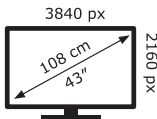

# ENERG

PHILIPS

43PUS7906/62

**65** kWh/1000h

ABCDEF**G**

**63** kWh/1000h

2019/2013

X40G007781329A