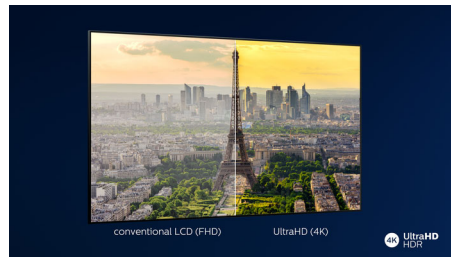

4K UHD HDR

Your Philips 4K UHD TV is compatible with all major HDR formats, including HDR10+ and Dolby Vision. Whether it's a must-watch series or the latest video game, shadows will be deeper. Bright surfaces will shine. Colors will be truer.