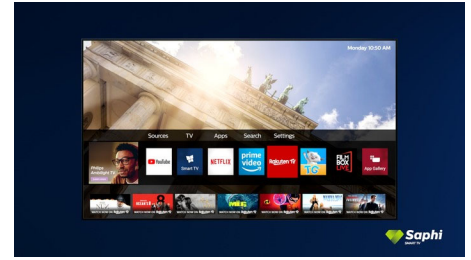

Saphi Smart TV

SAPHI is a fast, intuitive operating system that makes your Philips Smart TV a real pleasure to use. Enjoy one-button access to a clear icon-based menu. Quickly navigate to popular Philips Smart TV apps including YouTube, Netflix, and more.