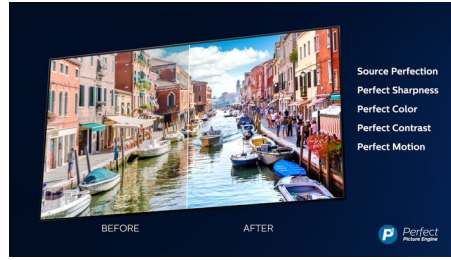

P5 Perfect Picture Engine

The Philips P5 Perfect Picture Engine delivers an image as brilliant as the content you love. Details have noticeably more depth. Colours are vivid, while skin tones look natural. Contrast is so crisp you'll feel every detail. And motion is so smooth that you'll never lose sight of the ball, no matter how fast the play.