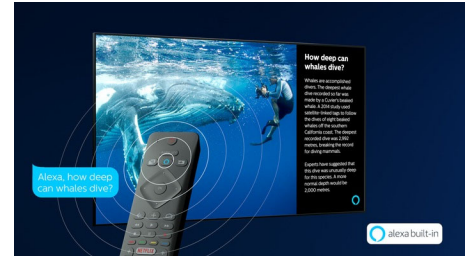

Voice control

Now you can use your voice to control your Philips smart TV. You can ask Alexa to change channels, switch to your gaming console, or control smart-home devices like your lights and thermostat. You can do all this and more with Alexa.

Works with Google Assistant

Now you can control your Saphi TV by Google devices, like Google Home, Google Nest and Google Nest mini. Watch and play your favorite streaming content on Saphi TV by Google devices.