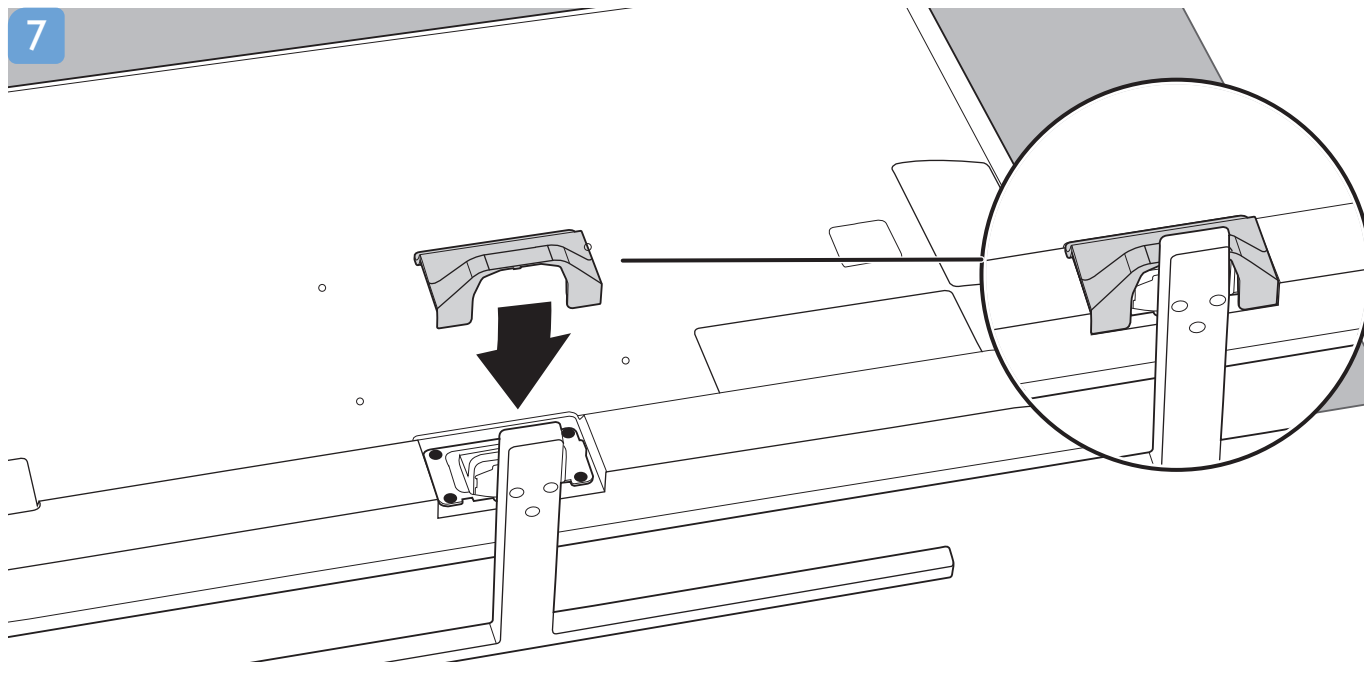

5 43"

50"/55"

65"

6

English

Български
Čeština
Hrvatski
Dansk
Deutsch
Ελληνικά
Eesti
Español

Read the safety instructions.
Прочетете инструкциите за безопасност.
Přečtete si bezpečnostní pokyny.
Pročitajte sigurnosne upute.
Læs sikkerhedsforskrifterne.
Lesen Sie die Sicherheitshinweise.
Διαβάστε τις οδηγίες ασφαλείας.
Lugege ohutusõudeid.
Lea las instrucciones de seguridad.

Français
Italiano
Kazакша
Latviešu
Lietuvių
Magyar

Lisez les consignes de sécurité.
Leggere le istruzioni di sicurezza.
Қорғаныстық нұсқаулар.
Izlasiet drošības norādījumus.
Perskaitykite saugos instrukcijas.
Olvassa el a biztonságai utasítástokat.
Lees de veiligheidsvoorschriften.
Les sikkerhetsforskriftene.
Zapoznaj się z instrukcjami bezpieczeństwa.

Português
Română
Русский

Leia as instruções de segurança.
Cititi instrucțiunile de siguranță.
Читайте инструкции по технике безопасности.
Pročitajte bezbednosna uputstva.
Prebrinite varnostna navodila.
Prečítajte si bezpečnostné pokyny.
Lue turvaohjeet.
Läs säkerhetsinstruktionerna.
പ്രാര്യാനകാരണമിതരവനപരരരരര

Türkçe
Українська

Güvenlik talimatlarını okuyun.
Читайте інструкції з техніки безпеки.
قراءة تعليمات السلامة
العربية
עברית

www.philips.com/TVsupport

8

1

2

3

COMMON INTERFACE

RC Instructions

6804

2x AAA R03 1.5V

6814

2x AAA LR03 1.5V

POWER (EU)

POWER (UK)

CVBS/Y L/R Pb Pr

DIGITAL AUDIO OUT

USB 1 5.0V===500mA

NETWORK

SAT (EU)

ANTENNA

HDMI 1 ARC

HDMI

6814

3 sec

! 50

?