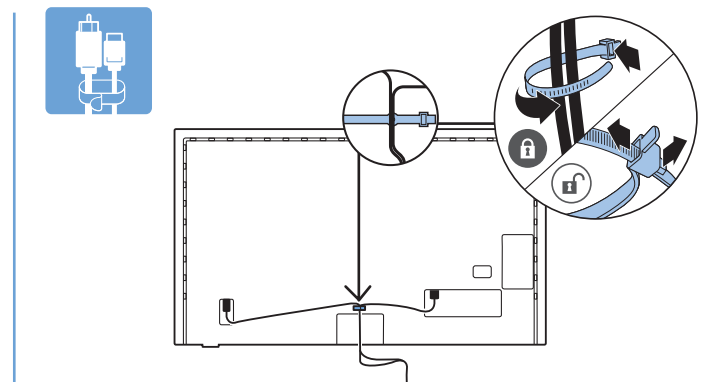

5 43"

50"/55"

65"

6

English

Български
Čeština
Hrvatski
Dansk
Deutsch
Ελληνικά
Eesti
Español

Read the safety instructions.
Прочетете инструкциите за безопасност.
Přečtete si bezpečnostní pokyny.
Pročitajte sigurnosne upute.
Læs sikkerhedsforskrifterne.
Lesen Sie die Sicherheitshinweise.
Διαβάστε τις οδηγίες ασφαλείας.
Lugege ohutusõudeid.
Lea las instrucciones de seguridad.

Français
Italiano
Kazакша
Latviešu
Lietuvių
Magyar

Lisez les consignes de sécurité.
Leggere le istruzioni di sicurezza.
Қорғаныстық нұсқаулар.
Izlasiet drošības norādījumus.
Perskaitykite saugos instrukcijas.
Olvassa el a biztonságai utasítástokat.
Lees de veiligheidsvoorschriften.
Les sikkerhetsforskriftene.
Zapoznaj się z instrukcjami bezpieczeństwa.

Português
Română
Русский

Leia as instruções de segurança.
Cititi instrucțiunile de siguranță.
Читайте инструкции по технике безопасности.
Pročitajte bezbednosna uputstva.
Prebrinite varnostna navodila.
Prečítajte si bezpečnostné pokyny.
Lue turvaohjeet.
Läs säkerhetsinstruktionerna.
പ്രാര്യാനകാരണമിതരവനപരരരരര

Türkçe
Українська

Güvenlik talimatlarını okuyun.
Читайте інструкції з техніки безпеки.
قراءة تعليمات السلامة
العربية
עברית

www.philips.com/TVsupport

8

1

2

3

COMMON INTERFACE

RC Instructions

6804

2x AAA R03 1.5V

6814

2x AAA LR03 1.5V

POWER (EU)

POWER (UK)

CVBS/Y L/R Pb Pr

DIGITAL AUDIO OUT

USB 1 5.0V===500mA

NETWORK

SAT (EU)

ANTENNA

HDMI 1 ARC

HDMI

6814

3 sec

! 50

?