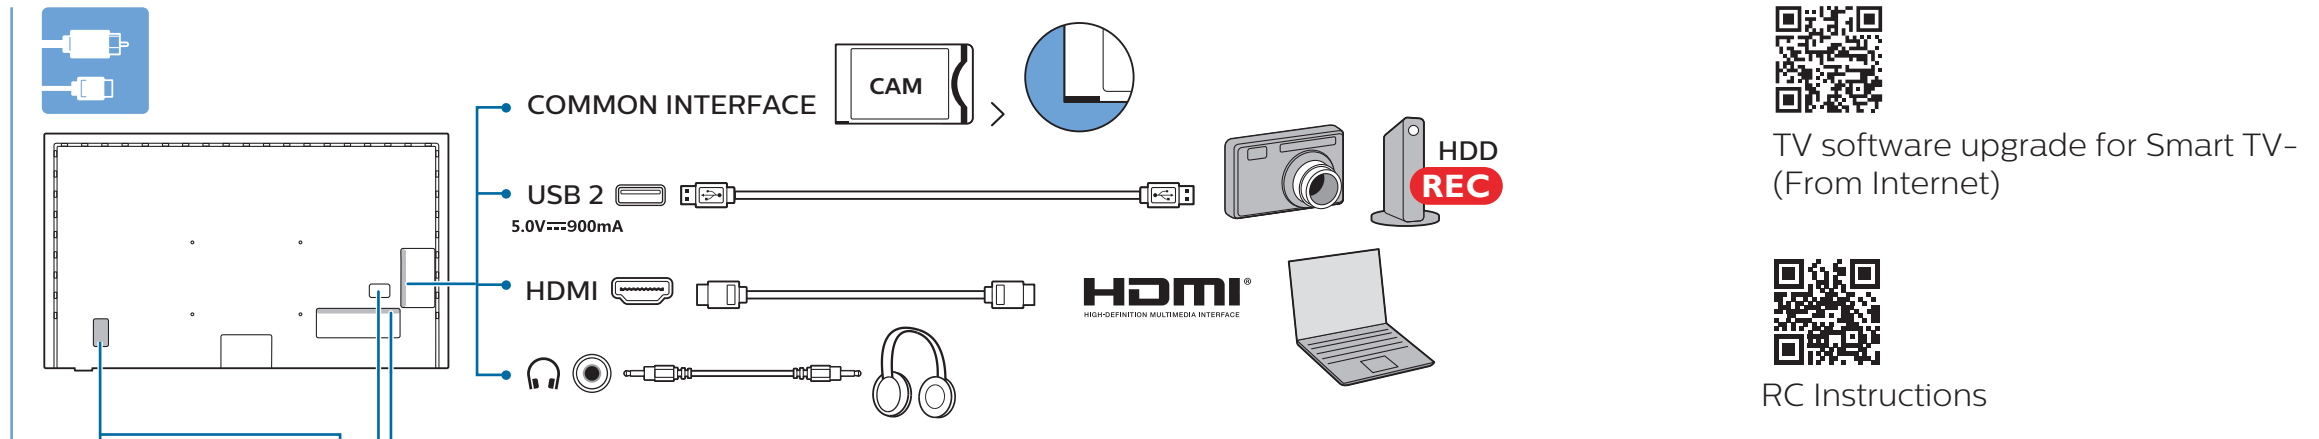

1

2

3

COMMON INTERFACE

RC Instructions

6804

2x AAA R03 1.5V

6814

2x AAA LR03 1.5V

POWER (EU)

POWER (UK)

CVBS/Y L/R Pb Pr

DIGITAL AUDIO OUT

USB 1 5.0V===500mA

NETWORK

SAT (EU)

ANTENNA

HDMI 1 ARC

HDMI