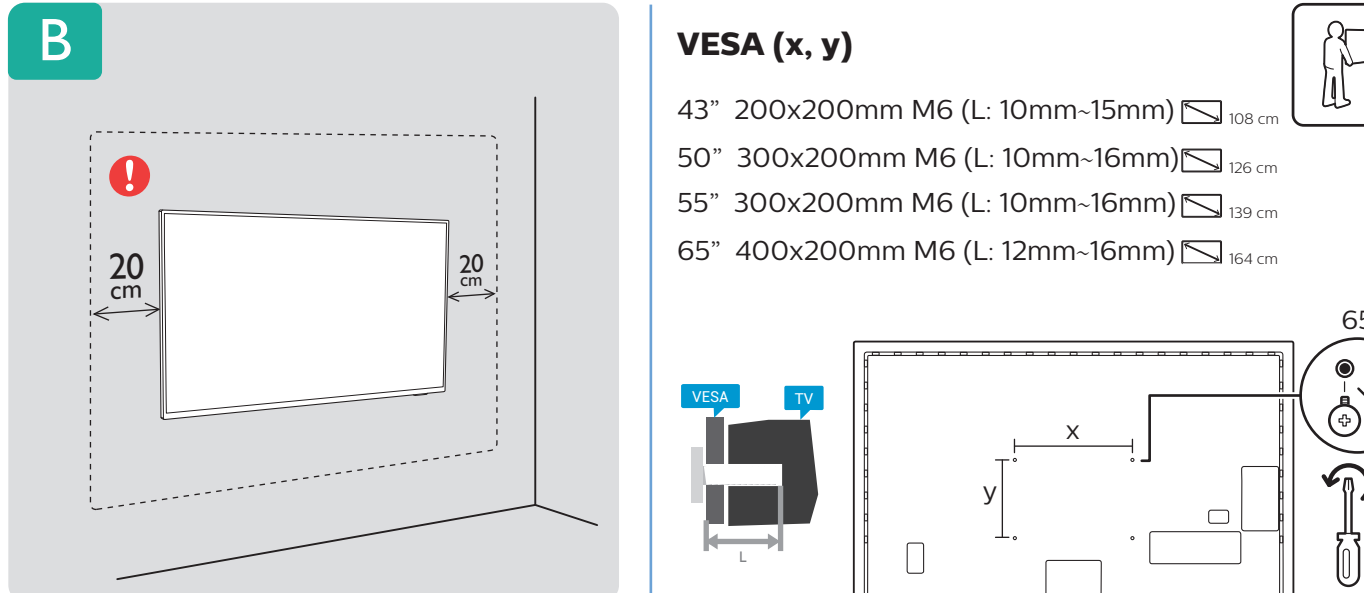

5 43"

50"/55"

65"

6

English

Български
Čeština
Hrvatski
Dansk
Deutsch
Ελληνικά
Eesti
Español

Read the safety instructions.
Прочетете инструкциите за безопасност.
Přečtete si bezpečnostní pokyny.
Pročitajte sigurnosne upute.
Læs sikkerhedsforskrifterne.
Lesen Sie die Sicherheitshinweise.
Διαβάστε τις οδηγίες ασφαλείας.
Lugege ohutusõudeid.
Lea las instrucciones de seguridad.

Français
Italiano
Kazакша
Latviešu
Lietuvių
Magyar

Lisez les consignes de sécurité.
Leggere le istruzioni di sicurezza.
Қорғаныстық нұсқаулар.
Izlasiet drošības norādījumus.
Perskaitykite saugos instrukcijas.
Olvassa el a biztonságai utasítástokat.
Lees de veiligheidsvoorschriften.
Les sikkerhetsforskriftene.
Zapoznaj się z instrukcjami bezpieczeństwa.

Português
Română
Русский

Leia as instruções de segurança.
Cititi instrucțiunile de siguranță.
Читайте инструкции по технике безопасности.
Pročitajte bezbednosna uputstva.
Prebrinite varnostna navodila.
Prečítajte si bezpečnostné pokyny.
Lue turvaohjeet.
Läs säkerhetsinstruktionerna.
പ്രാര്യാനകാരണമിതരവനപരരരരര

Türkçe
Українська

Güvenlik talimatlarını okuyun.
Читайте інструкції з техніки безпеки.
قراءة تعليمات السلامة
العربية
עברית

www.philips.com/TVsupport

8

1

2

3

COMMON INTERFACE

RC Instructions

6804

2x AAA R03 1.5V

6814

2x AAA LR03 1.5V

POWER (EU)

POWER (UK)

CVBS/Y L/R Pb Pr

DIGITAL AUDIO OUT

USB 1 5.0V===500mA

NETWORK

SAT (EU)

ANTENNA

HDMI 1 ARC

HDMI

6814

3 sec

! 50

?