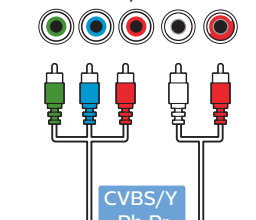

CVBS/Y L/R Pb Pr