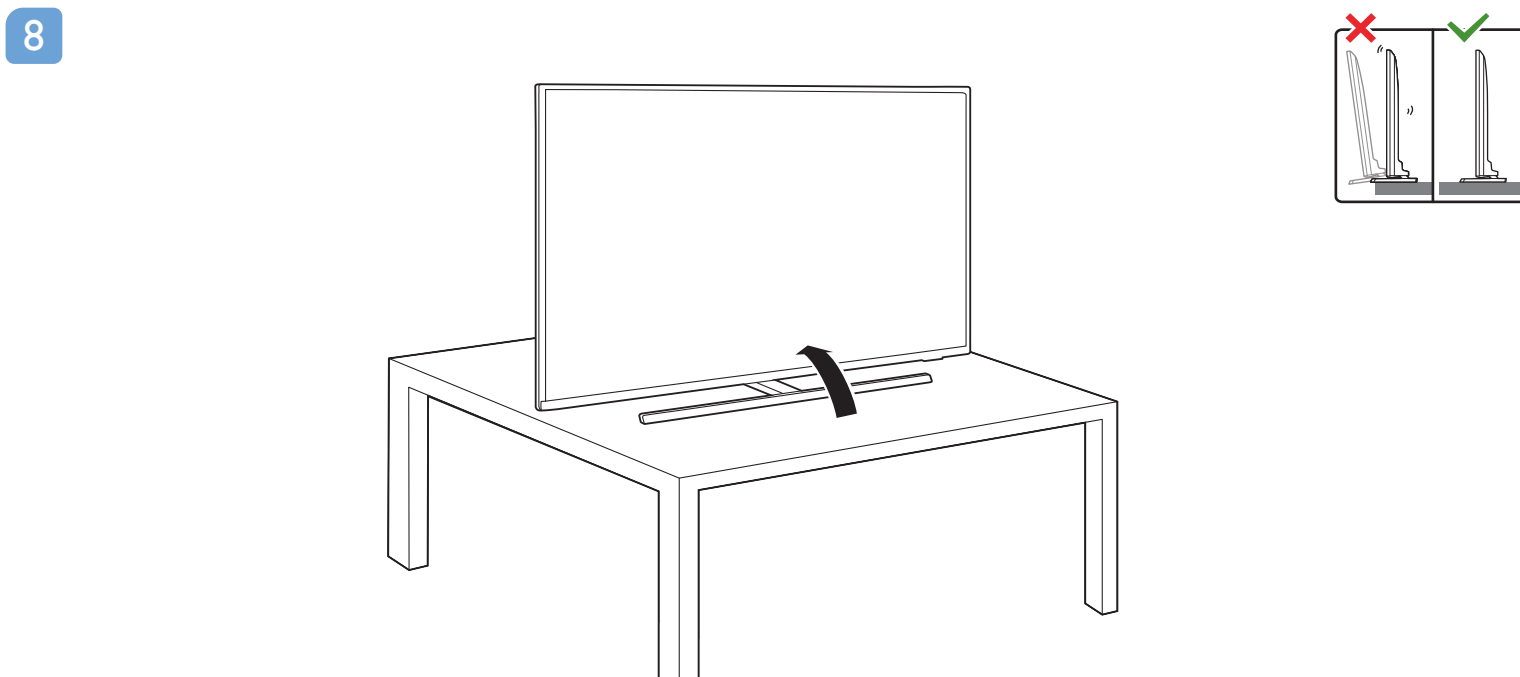

5 43"

50"/55"

65"

6

English

Български
Čeština
Hrvatski
Dansk
Deutsch
Ελληνικά
Eesti
Español

Read the safety instructions.
Прочетете инструкциите за безопасност.
Přečtete si bezpečnostní pokyny.
Pročitajte sigurnosne upute.
Læs sikkerhedsforskrifterne.
Lesen Sie die Sicherheitshinweise.
Διαβάστε τις οδηγίες ασφαλείας.
Lugege ohutusõudeid.
Lea las instrucciones de seguridad.

Français
Italiano
Kazакша
Latviešu
Lietuvių
Magyar

Lisez les consignes de sécurité.
Leggere le istruzioni di sicurezza.
Қорғаныстық нұсқаулар.
Izlasiet drošības norādījumus.
Perskaitykite saugos instrukcijas.
Olvassa el a biztonságai utasítástokat.
Lees de veiligheidsvoorschriften.
Les sikkerhetsforskriftene.
Zapoznaj się z instrukcjami bezpieczeństwa.

Português
Română
Русский

Leia as instruções de segurança.
Cititi instrucțiunile de siguranță.
Читайте инструкции по технике безопасности.
Pročitajte bezbednosna uputstva.
Prebrinite varnostna navodila.
Prečítajte si bezpečnostné pokyny.
Lue turvaohjeet.
Läs säkerhetsinstruktionerna.
പ്രാര്യാനകാരണമിതരവനപരരരരര

Türkçe
Українська

Güvenlik talimatlarını okuyun.
Читайте інструкції з техніки безпеки.
قراءة تعليمات السلامة
العربية
עברית

www.philips.com/TVsupport

8

1

2

3

COMMON INTERFACE

RC Instructions

6804

2x AAA R03 1.5V

6814

2x AAA LR03 1.5V

POWER (EU)

POWER (UK)

CVBS/Y L/R Pb Pr

DIGITAL AUDIO OUT

USB 1 5.0V===500mA

NETWORK

SAT (EU)

ANTENNA

HDMI 1 ARC

HDMI

6814

3 sec

! 50

?