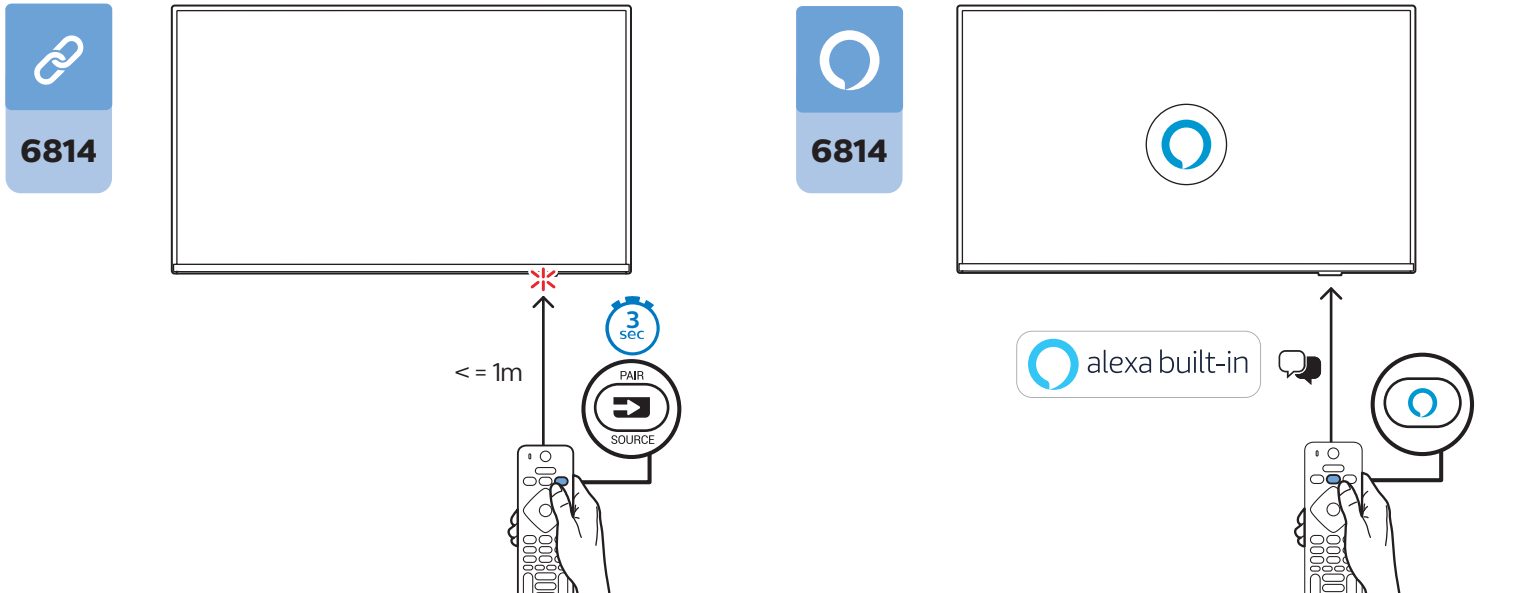

5 43"

50"/55"

65"

6

English

Български
Čeština
Hrvatski
Dansk
Deutsch
Ελληνικά
Eesti
Español

Read the safety instructions.
Прочетете инструкциите за безопасност.
Přečtete si bezpečnostní pokyny.
Pročitajte sigurnosne upute.
Læs sikkerhedsforskrifterne.
Lesen Sie die Sicherheitshinweise.
Διαβάστε τις οδηγίες ασφαλείας.
Lugege ohutusõudeid.
Lea las instrucciones de seguridad.

Français
Italiano
Kazакша
Latviešu
Lietuvių
Magyar

Lisez les consignes de sécurité.
Leggere le istruzioni di sicurezza.
Қорғаныстық нұсқаулар.
Izlasiet drošības norādījumus.
Perskaitykite saugos instrukcijas.
Olvassa el a biztonságai utasítástokat.
Lees de veiligheidsvoorschriften.
Les sikkerhetsforskriftene.
Zapoznaj się z instrukcjami bezpieczeństwa.

Português
Română
Русский

Leia as instruções de segurança.
Cititi instrucțiunile de siguranță.
Читайте инструкции по технике безопасности.
Pročitajte bezbednosna uputstva.
Prebrinite varnostna navodila.
Prečítajte si bezpečnostné pokyny.
Lue turvaohjeet.
Läs säkerhetsinstruktionerna.
പ്രാര്യാനകാരണമിതരവനപരരരരര

Türkçe
Українська

Güvenlik talimatlarını okuyun.
Читайте інструкції з техніки безпеки.
قراءة تعليمات السلامة
العربية
עברית

www.philips.com/TVsupport

8

1

2

3

COMMON INTERFACE

RC Instructions

6804

2x AAA R03 1.5V

6814

2x AAA LR03 1.5V

POWER (EU)

POWER (UK)

CVBS/Y L/R Pb Pr

DIGITAL AUDIO OUT

USB 1 5.0V===500mA

NETWORK

SAT (EU)

ANTENNA

HDMI 1 ARC

HDMI

6814

3 sec

! 50

?