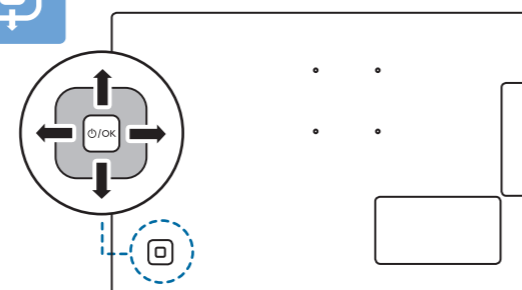

All registered and unregistered trademarks are property of their respective owners. Specifications are subject to change without notice. Philips and the Philips' shield emblem are trademarks of Koninklijke Philips N.V. and are used under license from Koninklijke Philips N.V. 2020© TP Vision Europe B.V. All rights reserved. philips.com