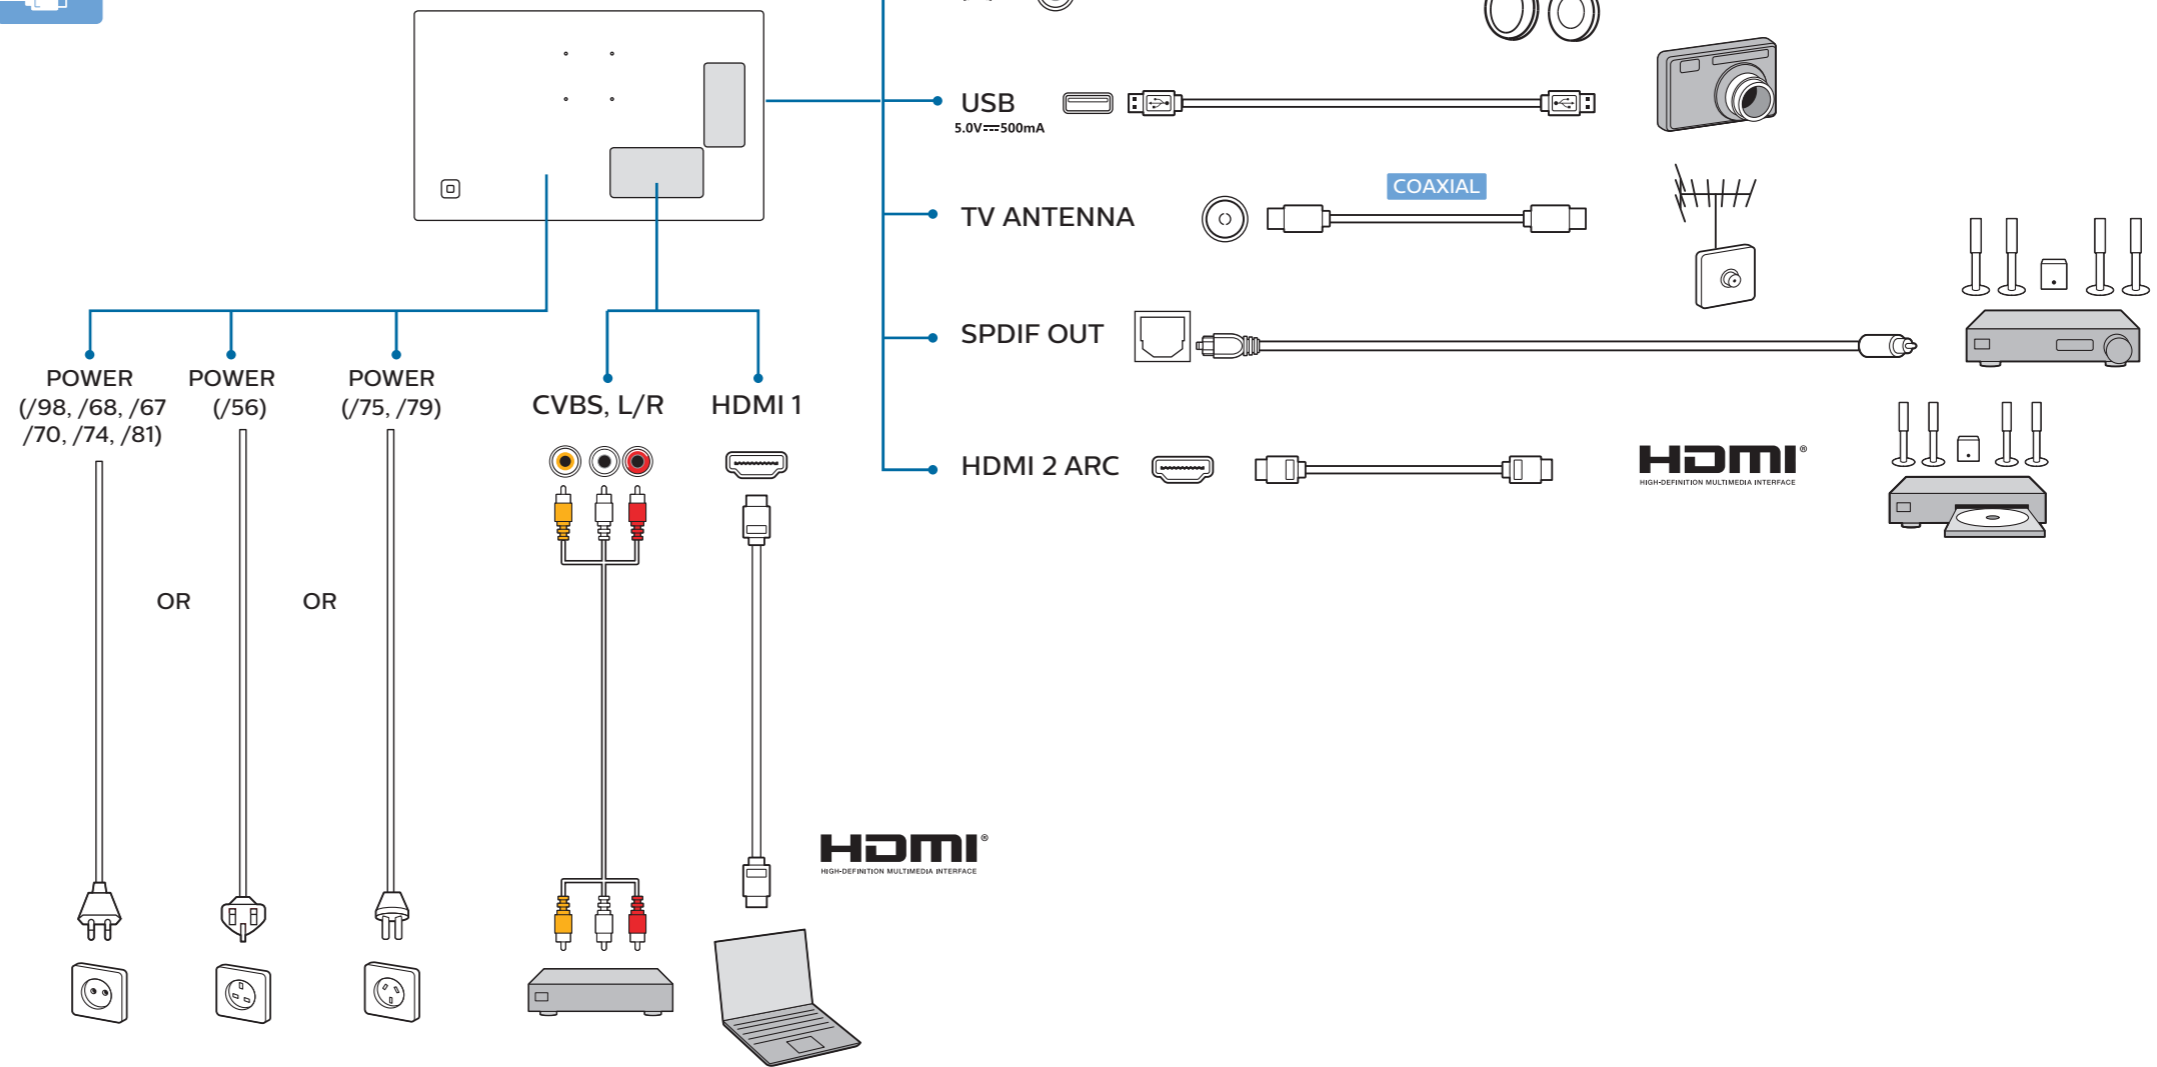

All registered and unregistered trademarks are property of their respective owners. Specifications are subject to change without notice. Philips and the Philips' shield emblem are trademarks of Koninklijke Philips N.V. and are used under license from Koninklijke Philips N.V. 2020© TP Vision Europe B.V. All rights reserved. philips.com