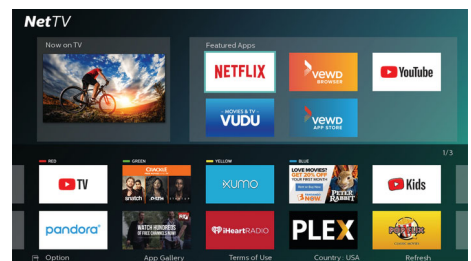

Net TV

Philips NetTV is built for streaming. With a simple push of a button, gain instant access to popular streaming applications such as Netflix, Vudu, YouTube, all within a clutter-free, easy to use interface. Visit the App Store to download additional content from our extensive entertainment library, with entertainment options to suit everyone. Surf the web on your big screen TV, all without the need of connecting a computer. Enjoy smooth streaming of up-to 4K content with the powerful, built-in Wireless 802.11ac MIMO Dual-Band chipset.