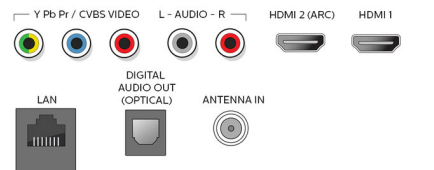

- Aerial Input: 75 ohm F-type
- TV system: ATSC, NTSC
- Video Playback: NTSC
- Tuner bands: UHF, VHF

Connectivity

- AV 1: Shared audio L/R in, CVBS/YPbPr
- Audio Output - Digital: Optical (TOSLINK)
- Other connections: Ethernet, Headphone out, Wireless LAN 802.11ac MIMO
- USB: USB
- HDMI 1: Shared audio L/R in, HDMI
- HDMI 2: Shared audio L/R in, HDMI (Audio Return Channel)
- HDMI 3: HDMI, Shared audio L/R in
- EasyLink (HDMI-CEC): One touch play, Power status, System info (menu language), Remote control pass-through, System audio control, System standby

Power

- Ambient temperature: 5°C to 40°C (41°F to 104°F)
- Mains power: 120V/60Hz

- Power consumption: 90 W
- Standby power consumption: < 0.5W

Dimensions

- Set dimensions in inch (W x H x D): 38.1 x 22.7 x 3.4 inch
- Product weight (lb): 16.8 lb
- Set dimensions with stand in inch (W x H x D): 38.1 x 23.9 x 7.3 inch
- Product weight (+stand) (lb): 17.0 lb
- Box dimensions in inch (W x H x D): 41.7 x 25.6 x 6.4 inch
- Weight incl. Packaging (lb): 22.5 lb
- VESA wall mount compatible: 300 x 200 mm

Accessories

- Included accessories: Table top stand, Quick start guide, User Manual, Remote Control, Screws, Batteries for remote control
- Power cord: 59.05 inch

Network Services

- NetTV Apps: Netflix, Vudu, Vewd browser, YouTube, Pandora, Vewd app store, Youtube TV, Showtime Streaming
- Network Features: Home Network, Wireless Screencasting

Connections

Side

Rear

Issue date 2018-08-15

Version: 2.1.1

12 NC: 8670 001 53453
UPC: 6 09585 25204 2

© 2018 Koninklijke Philips N.V.
All Rights reserved.

Specifications are subject to change without notice.
Trademarks are the property of Koninklijke Philips N.V.
or their respective owners.

www.philips.com