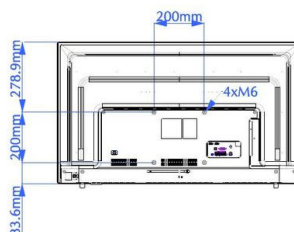

## Accessories

- Included: Edge Stand, 2x AAA batteries, Power Cord, Warranty Leaflet, Legal and Safety brochure, Remote Control 22AV1903A/12
- Optional: Easy RC 22AV1601B/12, Healthcare RC 22AV1604B/12, Setup RC 22AV9574A/12

## Dimensions

- Set dimensions (W x H x D): 970 x 563 x 78/84 mm
- Set dimensions with stand (W x H x D): 970 x 581 x 212 mm
- Product weight: 7.2 kg
- Product weight (+stand): 7.3 kg
- VESA wall mount compatible: 200 x 200 mm, M6