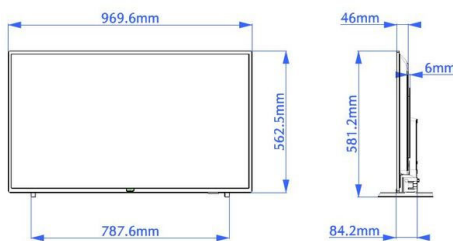

## Picture/Display

- Display: LED Full HD, D-LED
- Diagonal screen size: 43 inch / 108 cm
- Panel resolution: 1920x1080p
- Brightness: 250 cd/m<sup>2</sup>
- Viewing angle: 178° (H) / 178° (V)

## Dimensions

- Set dimensions (W x H x D): 970 x 563 x 78/84 mm
- Set dimensions with stand (W x H x D): 970 x 581 x 212 mm
- Product weight: 7.2 kg
- Product weight (+stand): 7.3 kg
- VESA wall mount compatible: 200 x 200 mm, M6