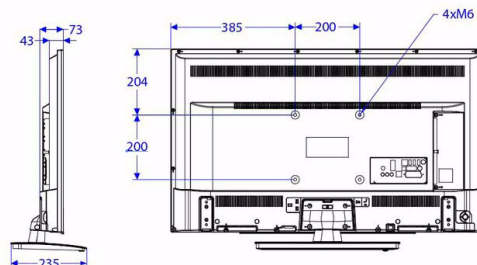

Specifications

Picture/Display

- Display: LED Full HD
- Diagonal screen size: 43 inch / 108 cm
- Aspect ratio: 16:9
- Panel resolution: 1920x1080p
- Brightness: 300 cd/m²
- Viewing angle: 178° (H) / 178° (V)

Accessories

- Included: Remote Control 22AV1407A/12, 2xAAA Batteries, Tabletop Stand, Warranty Leaflet, Legal and Safety brochure
- Optional: Setup RC 22AV9574A/12, Easy RC 22AV1601B/12

Power

- Mains power: AC 220-240V; 50-60Hz
- Energy Label Class: A++
- Eu Energy Label power: 37 W
- Annual energy consumption: 54 kWh
- Standby power consumption: <0.3 W
- Power Saving Features: Eco mode
- Ambient temperature: 5 °C to 45 °C

Dimensions

- Set dimensions (W x H x D): 971 x 571 x 43/73 mm
- Set dimensions with stand (W x H x D):

971 x 625 x 235 mm

- Product weight: 8.3 kg
- Product weight (+stand): 9.2 kg
- VESA wall mount compatible: M6, 200 x 200 mm