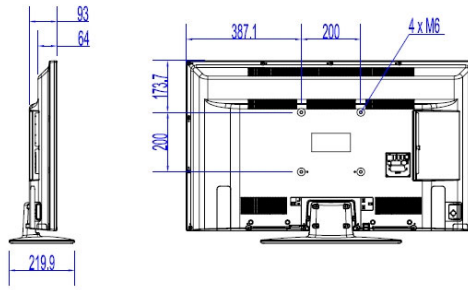

## Dimensions

- Set dimensions (W x H x D): 974 x 572 x 64/93 mm
- Set dimensions with stand (W x H x D): 974 x 615 x 220 mm
- Product weight: 8.3 kg
- Product weight (+stand): 9.2 kg
- VESA wall mount compatible: M6, 200 x 200 mm