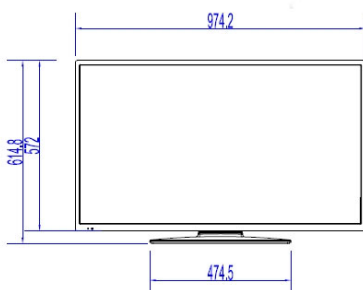

## Picture/Display

- Display: LED Full HD
- Diagonal screen size: 43 inch / 108 cm
- Aspect ratio: 16:9
- Panel resolution: 1920x1080p
- Brightness: 300 cd/m<sup>2</sup>
- Viewing angle: 178° (H) / 178° (V)
- Contrast ratio (typical): 1200

## Multimedia

- Multimedia connections: USB
- Video playback supported: Containers: AVI, MKV, Formats: H.264/MPEG4 AVC, MPEG1, MPEG2, MPEG4, HEVC, TS
- Subtitle formats supported: SRT, SSA SUB, ASS, SMI, TXT
- Music formats supported: MP3, AAC, WAV, WMA (v2 up to v9.2)
- Picture formats supported: BMP, JPG, PNG
- Supp. Video Resolution on USB: up to 1920x1080p@30Hz

## Dimensions

- Set dimensions (W x H x D): 974 x 572 x 64/93 mm
- Set dimensions with stand (W x H x D): 974 x 615 x 220 mm
- Product weight: 8.3 kg
- Product weight (+stand): 9.2 kg
- VESA wall mount compatible: M6, 200 x 200 mm