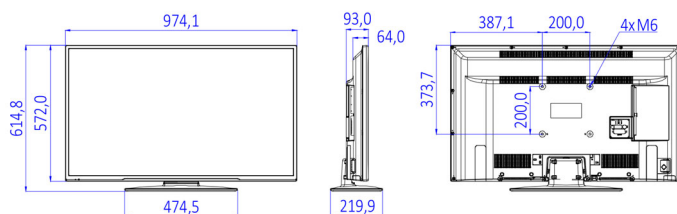

Specifications

Picture/Display

- Display: LED Full HD
- Diagonal screen size: 43 inch / 108 cm
- Aspect ratio: 16:9
- Panel resolution: 1920 x 1080p
- Brightness: 300 cd/m²
- Viewing angle: 178° (H)/178° (V)

Accessories

- Included: Remote Control 22AV1407A/12, 2 x AAA Batteries, Tabletop Stand, Warranty Leaflet, Legal and Safety brochure
- Optional: Setup RC 22AV9573A

Power

- Mains power: AC 220-240 V; 50-60 Hz
- Energy Label Class: A++
- EU Energy Label power: 37 W
- Annual energy consumption: 54 kWh
- Standby power consumption: <0.3 W
- Power Saving Features: Eco mode
- Ambient temperature: 5°C to 45°C

Dimensions

- Set dimensions (W x H x D): 974 x 572 x 64/

Issue date 2017-03-27

Version: 1.0.1

12 NC: 8670 001 37963
EAN: 87 18863 00935 2

© 2017 Koninklijke Philips N.V.
All Rights reserved.

Specifications are subject to change without notice.
Trademarks are the property of Koninklijke Philips N.V.
or their respective owners.