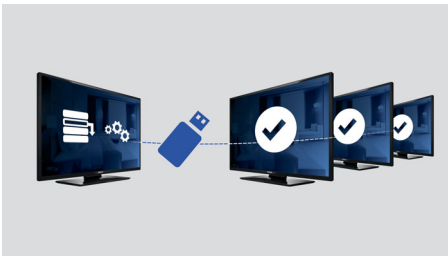

PHILIPS

Highlights

Welcome page

A welcome page is displayed each time the TV set is switched on. The welcome page can be branded and customised easily at the time of installation via a simple welcome image in .png format.

USB Cloning

Provides the ability to easily copy all programming and channel programming

settings from one TV into other TV sets in less than a minute. The feature ensures uniformity between TV sets and significantly reduces installation time and costs.

USB (photos, music, video)

Share the fun. Connect your USB memory-stick, digital camera, mp3 player or other multimedia device to the USB port on your TV to enjoy photos, videos and music with the easy to use onscreen content browser.

One combined channel list

One integrated channel list for digital and analogue channels. This allows the guest to flick seamlessly between Analogue and Digital channels.

Advanced volume control

With advanced volume control, you can select the start-up volume of the TV and predefine the volume range of the TV set, preventing excessive volume adjustments and avoiding the disturbance of neighbouring guests.