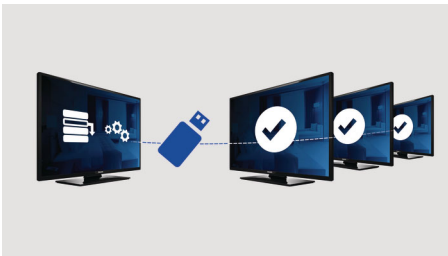

PHILIPS

Highlights

Welcome page

A welcome page is displayed each time the TV set is switched on. The welcome page can be branded and customized easily at the time of installation via a simple welcome image in .png format.

USB Cloning

Provides the ability to easily copy all programming and channel programming

settings from one TV into other TV sets in less than a minute. The feature ensures uniformity between TV sets and significantly reduces installation time and costs.

USB (photos, music, video)

Share the fun. Connect your USB memory-stick, digital camera, mp3 player or other multimedia device to the USB port on your TV to enjoy photos, videos and music with the easy to use onscreen content browser.

One combined channel list

One integrated channel list for digital and analogue channels. This allows the guest to zapp seamless between Analogue and Digital channels.

Advanced volume control

With advanced volume control you can install the start-up volume of the TV and predifine the volume range with which the TV set is allowed to operate, preventing excessive volume adjustments and avoiding disturbance of next door guests.