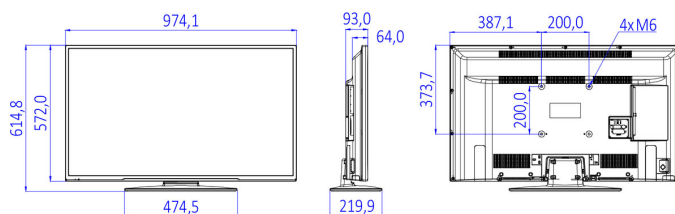

Specifications

Picture/Display

- Display: LED Full HD
- Diagonal screen size: 43 inch / 108 cm
- Aspect ratio: 16:9
- Panel resolution: 1920x1080p
- Brightness: 300 cd/m²
- Viewing angle: 178° (H) / 178° (V)

Accessories

- Included: Remote Control 22AV1407A/12, 2x AAA batteries, Tabletop Stand, Warranty Leaflet, Legal and Safety brochure
- Optional: Setup RC 22AV9573A

Power

- Mains power: AC 220-240V; 50-60Hz
- Energy Label Class: A++
- Eu Energy Label power: 37 W
- Annual energy consumption: 54 kWh
- Standby power consumption: <0.3 W
- Power Saving Features: Eco mode
- Ambient temperature: 5 °C to 45 °C

Dimensions

- Set dimensions (W x H x D): 974 x 572 x 64/

Issue date 2022-07-14

Version: 1.0.1

12 NC: 8670 001 37963
EAN: 87 18863 00935 2

© 2022 Koninklijke Philips N.V.
All Rights reserved.

Specifications are subject to change without notice.
Trademarks are the property of Koninklijke Philips N.V.
or their respective owners.