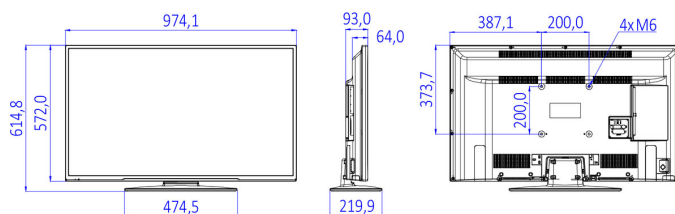

Specifications

Picture/Display

- Display: LED Full HD
- Diagonal screen size: 43 inch / 108 cm
- Aspect ratio: 16:9
- Panel resolution: 1920x1080p
- Brightness: 300 cd/m²
- Viewing angle: 178° (H) / 178° (V)

Accessories

- Included: Remote Control 22AV1407A/12, 2xAAA Batteries, Tabletop Stand, Warranty Leaflet, Legal and Safety brochure
- Optional: Setup RC 22AV9573A

Power

- Mains power: AC 220-240V; 50-60Hz
- Energy Label Class: A++
- Eu Energy Label power: 37 W
- Annual energy consumption: 54 kWh
- Standby power consumption: <0.3 W
- Power Saving Features: Eco mode
- Ambient temperature: 5 °C to 45 °C

Dimensions

- Set dimensions (W x H x D): 974 x 572 x 64/

Issue date 2019-05-10

Version: 1.0.1

12 NC: 8670 001 37963
EAN: 87 18863 00935 2

© 2019 Koninklijke Philips N.V.
All Rights reserved.

Specifications are subject to change without notice.
Trademarks are the property of Koninklijke Philips N.V.
or their respective owners.