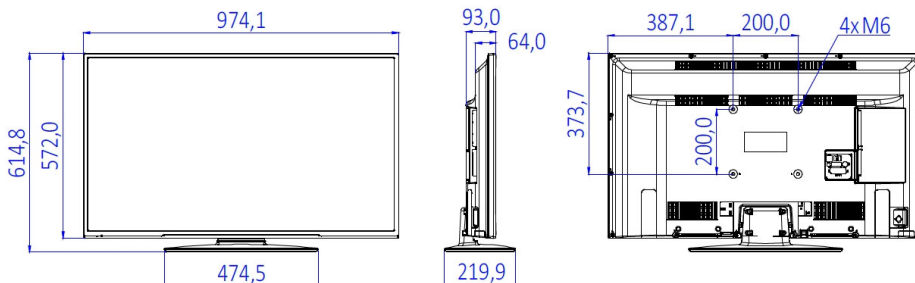

Specifications

Picture/Display

- Display: LED Full HD
- Diagonal screen size: 43 inch / 108 cm
- Aspect ratio: 16:9
- Panel resolution: 1920 x 1080p
- Brightness: 300 cd/m²
- Viewing angle: 178° (H)/178° (V)
- Picture enhancement: Digital Crystal Clear, 100 Hz Perfect Motion Rate

Accessories

- Included: Remote Control 22AV1407A/12, 2 x AAA Batteries, Tabletop Stand, Warranty Leaflet, Legal and Safety brochure
- Optional: Setup RC 22AV9573A

Power

- Mains power: AC 220-240 V; 50-60 Hz
- Energy Label Class: A++
- EU Energy Label power: 37 W
- Annual energy consumption: 54 kW h
- Standby power consumption: <0.4 W
- Power Saving Features: Eco mode
- Ambient temperature: 5°C to 45°C

Dimensions

- Set dimensions (W x H x D): 974 x 572 x 64/93 mm
- Set dimensions with stand (W x H x D): 974 x 615 x 220 mm
- Product weight: 8.35 kg
- Product weight (+stand): 9.00 kg
- VESA wall mount compatible: 200 x 200 mm, M6