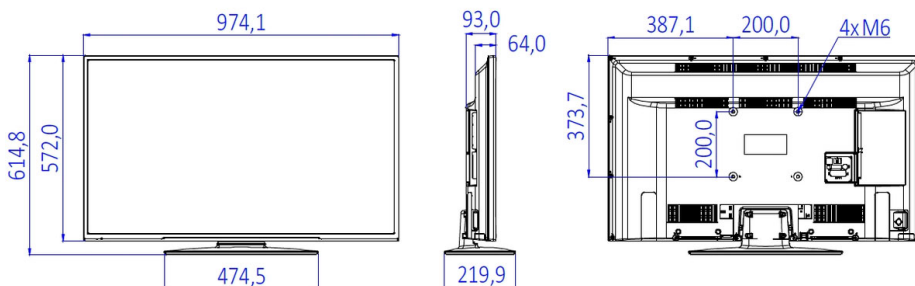

## Dimensions

- Set dimensions (W x H x D): 974 x 572 x 64/93 mm
- Set dimensions with stand (W x H x D): 974 x 615 x 220 mm
- Product weight: 8.35 kg
- Product weight (+stand): 9.00 kg
- VESA wall mount compatible: 200 x 200 mm, M6