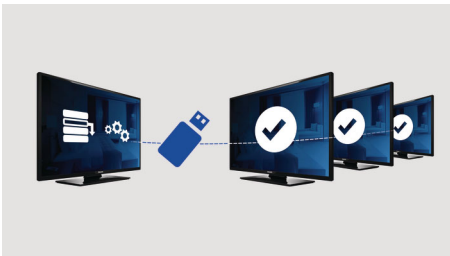

USB Cloning

Provides the ability to easily copy all programming and channel programming settings from one TV into other TV sets in less than a minute. The feature ensures uniformity

between TV sets and significantly reduces installation time and costs.