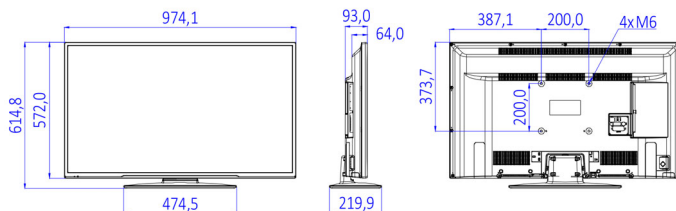

Specifications

Picture/Display

- Display: LED Full HD
- Diagonal screen size: 43 inch / 108 cm
- Aspect ratio: 16:9
- Panel resolution: 1920x1080p
- Brightness: 300 cd/m²
- Viewing angle: 178° (H) / 178° (V)

- VESA wall mount compatible: M6, 200 x 200 mm

Healthcare features

- Control: Multi-Remote Control
- Convenience: Headphone out

Multimedia

- Multimedia connections: USB
- Video playback supported: Containers: AVI, MKV, Formats: H.264/MPEG4 AVC, MPEG1, MPEG2, MPEG4, HEVC, TS
- Subtitle formats supported: SRT, SSA SUB, ASS, SMI, TXT
- Music formats supported: MP3, AAC, WAV, WMA (v2 up to v9.2)
- Picture formats supported: BMP, JPG, PNG
- Supp. Video Resolution on USB: up to 1920x1080p@30Hz

Accessories

- Included: Remote Control 22AV1407A/12, 2xAAA Batteries, Tabletop Stand, Warranty Leaflet, Legal and Safety brochure
- Optional: Setup RC 22AV9573A

Power

- Mains power: AC 220-240V; 50-60Hz
- Energy Label Class: A++
- Eu Energy Label power: 37 W
- Annual energy consumption: 54 kWh
- Standby power consumption: <0.3 W
- Power Saving Features: Eco mode
- Ambient temperature: 5 °C to 45 °C

Dimensions

- Set dimensions (W x H x D): 974 x 572 x 64/93 mm
- Set dimensions with stand (W x H x D): 974 x 615 x 220 mm
- Product weight: 8.4 kg
- Product weight (+stand): 9.3 kg

Issue date 2017-03-16