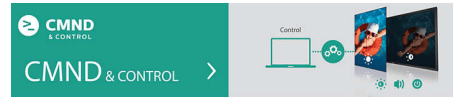

CMND and Control

Run your display network over a local (LAN) connection. CMND and Control allows you to perform vital functions like controlling inputs and monitoring display status. Whether you're in charge of one screen or 100.