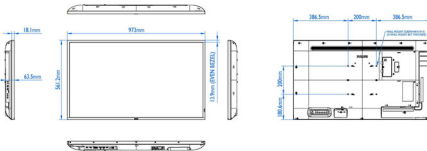

Dimensions

- Set Width: 973.0 mm
- Product weight: 10.71 kg
- Set Height: 561.2 mm
- Set Depth: 63.5 mm
- Set Width (inch): 38.31 inch
- Set Height (inch): 22.09 inch
- Wall Mount: 200 (H) x 200 (V) mm, M6
- Set Depth (inch): 2.50 inch
- Bezel width: 13.9 mm (Even bezel)
- Product weight (lb): 23.61 lb

Operating conditions

- Altitude: 0 ~ 3000 m
- Temperature range (operation): 0 ~ 40 °C
- MTBF: 50,000 hour(s)
- Temperature range (storage): -20 ~ 60 °C
- Humidity range (operation)[RH]: 20–80% RH (No condensation)
- Humidity range (storage) [RH]: 5–95% RH (No condensation)

Multimedia Applications

- USB Playback Video: MPEG, H.263, H.264, H.265, VP8
- USB Playback Picture: BMP, JPEG, PNG
- USB Playback Audio: AAC, HEAAC, MPEG

Accessories

- Included accessories: Quick start guide, RS232 cable, AC Power Cord, HDMI cable, Remote Control and AAA Batteries
- Included Accessories: RS232 daisy-chain cable, Philips logo (x 1), Screws, USB Cover (x 1), AC Switch Cover
- Stand: BM05922(Optional)

Miscellaneous

- On-Screen Display Languages: English, French,

- German, Spanish, Polish, Turkish, Russian, Italian, Simplified Chinese, Traditional Chinese, Arabic, Japanese, Danish, Dutch, Finnish, Norwegian, Portuguese, Swedish
- Warranty: 3 year warranty
- Regulatory approvals: CE, CCC, BSMI, CB, VCCI, CU, EMF, ETL, FCC, Class A, PSB, RoHS

Issue date 2024-03-24

Version: 3.0.1

EAN: 87 12581 76885 0

© 2024 Koninklijke Philips N.V.
All Rights reserved.

Specifications are subject to change without notice.
Trademarks are the property of Koninklijke Philips N.V.
or their respective owners.

www.philips.com