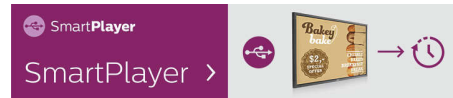

## CMND and Control

Run your display network over a local (LAN) connection. CMND and Control allows you to perform vital functions like controlling inputs and monitoring display status. Whether you're in charge of one screen or 100.

## SmartPlayer

Turn your USB into a true cost-effective digital signage device. Simply save your content (video, audio, pictures) on your USB and plug into your display. Create your playlist and

schedule your content via the on-screen menu, and enjoy your own playlists anytime, anywhere.