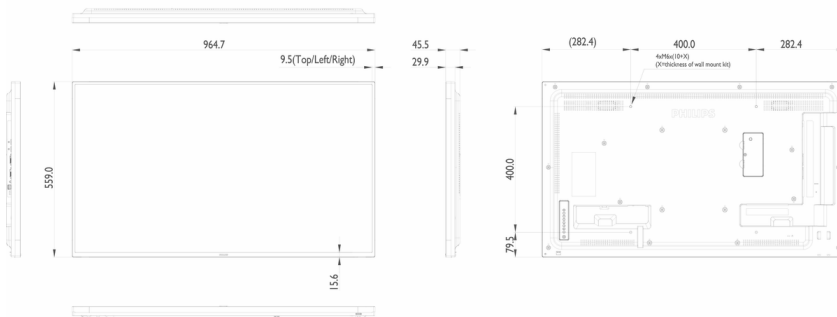

Power

- Standby power consumption: <0.5 W
- Mains power: 100 ~ 240 VAC, 50 ~ 60 Hz
- Consumption (Typical): 59 W

Operating conditions

- Temperature range (operation): 0 ~ 40 °C
- Temperature range (storage): -20 ~ 60 °C
- Relative humidity: 20 ~ 80 %
- Altitude: 0 ~ 3000 m
- MTBF: 50,000 hour(s)

Sound

- Built-in speakers: 2 x 10W RMS

Accessories

- Included accessories: Remote Control, Batteries for remote control, Quick start guide, RS232 cable, AC Power Cord
- Stand: Universal Stand (Large Size) (Optional)
- Included Accessories: Edge Alignment Kit (1)-2pcs, Edge Alignment Kit (2)-1pcs, RS232 daisy-chain cable, Logo guide, Thumb Screw (x8)

Multimedia Applications

- USB Playback Audio: AAC, M4A, MP3, WMA, MP1, MP2
- USB Playback Picture: BMP, GIF, JPEG, JPG, PDF,

- PNG
- USB Playback Video: MKV, MP4, TS, 3GP, AVI, FLV, MOV

Miscellaneous

- On-Screen Display Languages: English, French, German, Spanish, Polish, Turkish, Russian, Italian, Simplified Chinese, Traditional Chinese, Arabic, Japanese
- Regulatory approvals: CE, FCC, Class B, UL/cUL, CCC, C-Tick, RoHS, GOST, BSMI, CB, J-Moss, PSE, VCCI
- Warranty: 3 year warranty

Internal Player

- CPU: Quad Core Cortex A9 1.8GHz
- GPU: ARM Mali400 Quad Core 533MHz
- Memory: 2GB DDR3
- Storage: 16GB EMMC

Issue date 2022-07-14

Version: 9.0.1

12 NC: 8670 001 37393
EAN: 87 12581 74101 3

© 2022 Koninklijke Philips N.V.
All Rights reserved.

Specifications are subject to change without notice.
Trademarks are the property of Koninklijke Philips N.V.
or their respective owners.

www.philips.com