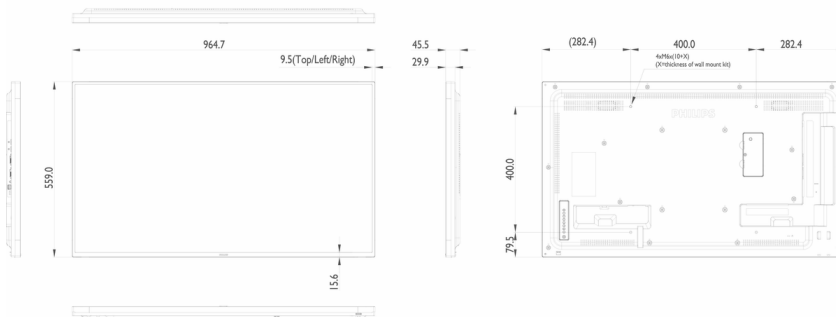

Power

- Standby power consumption: <0.5 W
- Mains power: 100 ~ 240 VAC, 50 ~ 60 Hz
- Consumption (Typical): 59 W

Operating conditions

- Temperature range (operation): 0 ~ 40 °C
- Temperature range (storage): -20 ~ 60 °C
- Relative humidity: 20 ~ 80 %
- Altitude: 0 ~ 3000 m
- MTBF: 50,000 hour(s)

Sound

- Built-in speakers: 2 x 10W RMS

Accessories

- Included accessories: Remote Control, Batteries for remote control, Quick start guide, RS232 cable, AC Power Cord
- Stand: Universal Stand (Large Size) (Optional)
- Included Accessories: Edge Alignment Kit (1)-2pcs, Edge Alignment Kit (2)-1pcs, RS232 daisy-chain cable, Logo guide, Thumb Screw (x8)

Multimedia Applications

- USB Playback Audio: AAC, M4A, MP3, WMA, MP1, MP2
- USB Playback Picture: BMP, GIF, JPEG, JPG, PDF,

PNG

- USB Playback Video: MKV, MP4, TS, 3GP, AVI, FLV, MOV

Miscellaneous

- On-Screen Display Languages: English, French, German, Spanish, Polish, Turkish, Russian, Italian, Simplified Chinese, Traditional Chinese, Arabic, Japanese
- Regulatory approvals: CE, FCC, Class B, UL/cUL, CCC, C-Tick, RoHS, GOST, BSMI, CB, J-Moss, PSE, VCCI
- Warranty: 3 year warranty

Internal Player

- CPU: Quad Core Cortex A9 1.8GHz
- GPU: ARM Mali400 Quad Core 533MHz
- Memory: 2GB DDR3
- Storage: 16GB EMMC

Issue date 2022-07-14

Version: 9.0.1

12 NC: 8670 001 37393
EAN: 87 12581 74101 3

© 2022 Koninklijke Philips N.V.
All Rights reserved.

Specifications are subject to change without notice.
Trademarks are the property of Koninklijke Philips N.V.
or their respective owners.

www.philips.com