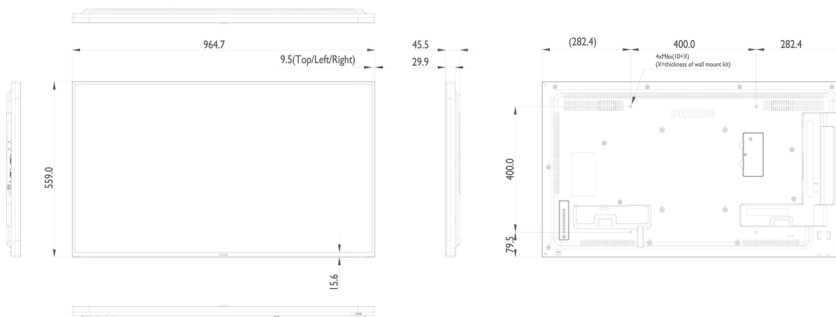

Power

- Standby power consumption: <0.5 W
- Mains power: 100 ~ 240 VAC, 50 ~ 60 Hz
- Consumption (Typical): 59 W

Operating conditions

- Temperature range (operation): 0 ~ 40 °C
- Temperature range (storage): -20 ~ 60 °C
- Relative humidity: 20 ~ 80 %
- Altitude: 0 ~ 3000 m
- MTBF: 50,000 hour(s)

Sound

- Built-in speakers: 2 x 10W RMS

Accessories

- Included accessories: Remote Control, Batteries for remote control, Quick start guide, RS232 cable, AC Power Cord
- Stand: Universal Stand (Large Size) (Optional)
- Included Accessories: Edge Alignment Kit (1)-2pcs, Edge Alignment Kit (2)-1pcs, RS232 daisy-chain cable, Logo guide, Thumb Screw x8

Multimedia Applications

- USB Playback Audio: AAC, M4A, MP3, WMA, MP1, MP2
- USB Playback Picture: BMP, GIF, JPEG, JPG, PDF,

PNG

- USB Playback Video: MKV, MP4, TS, 3GP, AVI, FLV, MOV

Miscellaneous

- On-Screen Display Languages: English, French, German, Spanish, Polish, Turkish, Russian, Italian, Simplified Chinese, Traditional Chinese, Arabic, Japanese
- Regulatory approvals: CE, FCC, Class B, UL/cUL, CCC, C-Tick, RoHS, GOST, BSMI, CB, J-Moss, PSE, VCCI
- Warranty: 3 year warranty

Internal Player

- CPU: Quad Core Cortex A9 1.8GHz
- GPU: ARM Mali400 Quad Core 533MHz
- Memory: 2GB DDR3
- Storage: 16GB EMMC

Issue date 2019-08-22

Version: 9.0.1

12 NC: 8670 001 37393
EAN: 87 12581 74101 3

© 2019 Koninklijke Philips N.V.
All Rights reserved.

Specifications are subject to change without notice.
Trademarks are the property of Koninklijke Philips N.V.
or their respective owners.

www.philips.com