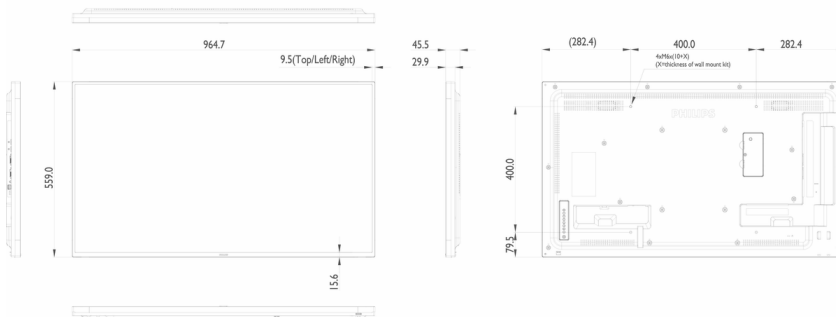

Power

- Standby power consumption: <0.5 W
- Mains power: 100 ~ 240 VAC, 50 ~ 60 Hz
- Consumption (Typical): 59 W

Operating conditions

- Temperature range (operation): 0 ~ 40 °C
- Temperature range (storage): -20 ~ 60 °C
- Relative humidity: 20 ~ 80 %
- Altitude: 0 ~ 3000 m
- MTBF: 50,000 hour(s)

Sound

- Built-in speakers: 2 x 10W RMS

Accessories

- Included accessories: Remote Control, Batteries for remote control, Quick start guide, RS232 cable, AC Power Cord
- Stand: Universal Stand (Large Size) (Optional)
- Included Accessories: Edge Alignment Kit (1)-2pcs, Edge Alignment Kit (2)-1pcs, RS232 daisy-chain cable, Logo guide, Thumb Screw (x8)

Multimedia Applications

- USB Playback Audio: AAC, M4A, MP3, WMA, MP1, MP2
- USB Playback Picture: BMP, GIF, JPEG, JPG, PDF,

PNG

- USB Playback Video: MKV, MP4, TS, 3GP, AVI, FLV, MOV

Miscellaneous

- On-Screen Display Languages: English, French, German, Spanish, Polish, Turkish, Russian, Italian, Simplified Chinese, Traditional Chinese, Arabic, Japanese
- Regulatory approvals: CE, FCC, Class B, UL/cUL, CCC, C-Tick, RoHS, GOST, BSMI, CB, J-Moss, PSE, VCCI
- Warranty: 3 year warranty

Internal Player

- CPU: Quad Core Cortex A9 1.8GHz
- GPU: ARM Mali400 Quad Core 533MHz
- Memory: 2GB DDR3
- Storage: 16GB EMMC

Issue date 2020-11-04

Version: 9.0.1

12 NC: 8670 001 37393
EAN: 87 12581 74101 3

© 2020 Koninklijke Philips N.V.
All Rights reserved.

Specifications are subject to change without notice.
Trademarks are the property of Koninklijke Philips N.V.
or their respective owners.

www.philips.com