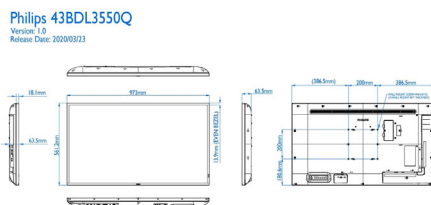

Operating conditions

- Temperature range (operation): 0 ~ 40 °C
- Temperature range (storage): -20 ~ 60 °C
- MTBF: 30,000 hour(s)
- Humidity range (operation)[RH]: 20 ~ 80% RH (No condensation)
- Humidity range (storage) [RH]: 5 ~ 95% RH (No condensation)
- Altitude: 0 ~ 3000 m

Power

- Mains power: 100 - 240V~, 50/60Hz
- Standby power consumption: <0.5 W
- Consumption (Max): 152 W
- Consumption (Typical): 108 W
- Power Saving Features: Smart Power
- Energy Label Class: G

Sound

- Built-in speakers: 2 x 10W RMS

Multimedia Applications

- USB Playback Video: H.264, MPEG, H.263, H.265
- USB Playback Picture: BMP, JPEG, PNG
- USB Playback Audio: AAC, HEAAC, MPEG

Accessories

- Included accessories: AC Power Cord, RS232 cable, Remote Control, Batteries for remote control, Quick start guide
- Included Accessories: IR sensor cable (1.8 m) (x1), RS232 daisy-chain cable, Philips logo (x1), USB Cover and screw (x2)
- Stand: BM05922(optional)

Miscellaneous

- Warranty: 3 year warranty
- On-Screen Display Languages: English, French, German, Italian, Polish, Russian, Spanish, Turkish, Simplified Chinese, Traditional Chinese, Arabic, Japanese
- Regulatory approvals: CE, CB, BSMI, CU, EPA, ETL, FCC, Class A, VCCI, J-Moss

Internal Player

- CPU: Dual core cortex A53 1.1G Hz, Dual core cortex A73 1.15G Hz
- GPU: ARM Mali G51
- Memory: 2GB DDR3, 8GB

Issue date 2022-10-11

Version: 8.0.1

12 NC: 8670 001 66107
EAN: 87 12581 76535 4

© 2022 Koninklijke Philips N.V.
All Rights reserved.

Specifications are subject to change without notice.
Trademarks are the property of Koninklijke Philips N.V.
or their respective owners.

www.philips.com