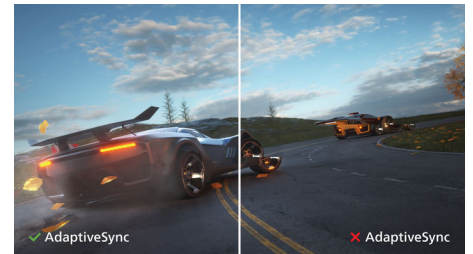

Adaptive-Sync technology

Gaming shouldn't be a choice between choppy gameplay or broken frames. Get fluid, artifact-free performance at virtually any framerate with Adaptive-Sync technology, smooth quick refresh and ultra-fast response time.