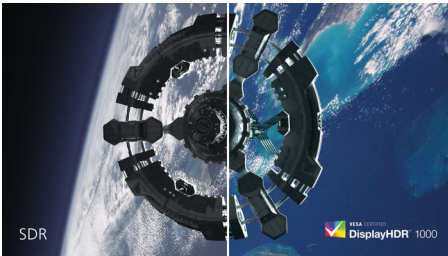

DisplayHDR 1000

VESA-certified DisplayHDR 1000 delivers a dramatically different visual experience. Unlike other 'HDR compatible' screens, true DisplayHDR 1000 produces astonishing brightness, contrast and colors. With the help of local dimming and super high peak brightness up-to 1000 nits, images come to life with advanced highlights featuring deeper, more nuanced blacks. It renders a fuller palette of rich new colors, delivering a visual experience that engages your senses.