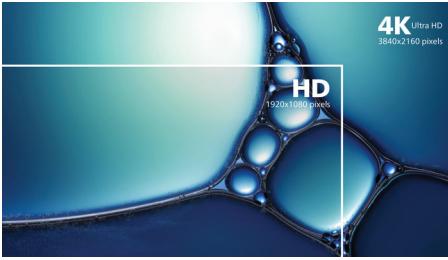

Highlights

UltraClear 4K UHD Resolution

These Philips displays utilize high performance panels to deliver UltraClear, 4K UHD (3840 x 2160) resolution images. Whether you are demanding professional requiring extremely detailed images for CAD solutions, using 3D graphics applications or a financial wizard working on huge spreadsheets, Philips displays will make your images and graphics come alive.

MultiView technology

With the ultra-high resolution Philips MultiView display you can now experience a world of connectivity. MultiView enables active dual connect and view so that you can work with multiple devices like a PC and notebook simultaneously, for complex multi-tasking.