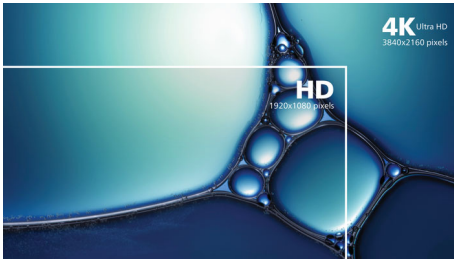

436M6VBPAB/27

Highlights

UltraClear 4K UHD Resolution

These Philips displays utilize high performance panels to deliver UltraClear, 4K UHD (3840 x 2160) resolution images. Whether you are demanding professional requiring extremely detailed images for CAD solutions, using 3D graphics applications or a financial wizard working on huge spreadsheets, Philips displays will make your images and graphics come alive.