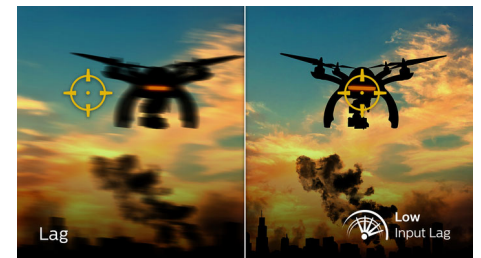

Low Input Lag

Input lag is the amount of time that elapses between performing an action with connected devices and seeing the result on screen. Low input lag reduces the time delay between entering a command from your devices to monitor, greatly improve on playing twitch-sensitive video games, particularly important to whom plays fast-paced, competitive games.