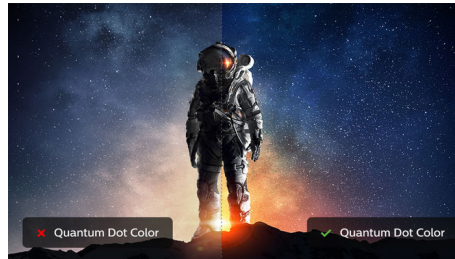

Quantum Dot Technology

Quantum Dot Technology is an innovative semiconductor nanocrystal technology that precisely emits light to produce bluer blues, greener greens and redder reds. LCD monitors with Quantum Dot color produce a more dynamic range of colors and show the true natural palette of colors in the picture. The result - vibrant, dynamic, you-gotta-see-it-to-believe-it color.