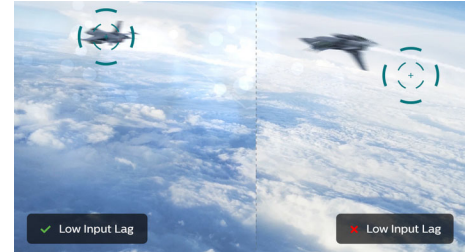

Low Input Lag

Input lag is the amount of time that elapses between performing an action with connected devices and seeing the result on screen. Low input lag reduces the time delay between entering a command from your devices to monitor, greatly improve on playing twitch-sensitive video games, particularly important to whom plays fast-paced, competitive games.