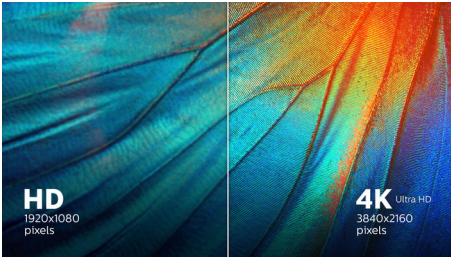

4K HDR display with Ambiglow
Momentum 43 (42.51" / 108 cm diag.), 3840 x 2160 (4K UHD)

436M6VBPAB/00

Highlights

UltraClear 4K UHD Resolution

These Philips displays utilize high performance panels to deliver UltraClear, 4K UHD (3840 x 2160) resolution images. Whether you are demanding professional requiring extremely detailed images for CAD solutions, using 3D graphics applications or a financial wizard working on huge spreadsheets, Philips displays will make your images and graphics come alive.

MultiView technology

With the ultra-high resolution Philips MultiView display you can now experience a world of connectivity. MultiView enables active dual connect and view so that you can work with multiple devices like a PC and notebook simultaneously, for complex multi-tasking.