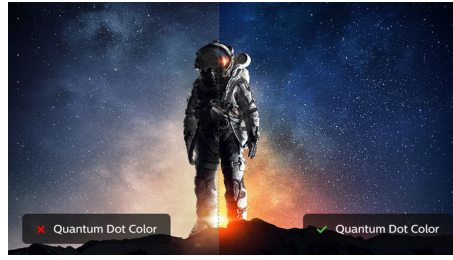

Quantum Dot Technology

Quantum Dot Technology is an innovative semiconductor nanocrystal technology that precisely emits light to produce bluer blues, greener greens and redder reds. LCD monitors with Quantum Dot color produce a more dynamic range of colors and show the true natural palette of colors in the picture. The result - vibrant, dynamic, you-gotta-see-it-to-believe-it color.