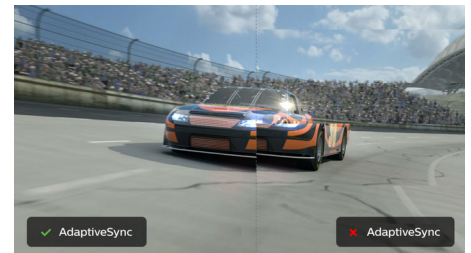

Adaptive-Sync technology

Gaming shouldn't be a choice between choppy gameplay or broken frames. Get fluid, artifact-free performance at virtually any framerate with Adaptive-Sync technology, smooth quick refresh and ultra-fast response time.

USB-C cable

The new USB 3.1 Type-C cable with a slim and reversible connector, offers easy one-cable-docking. Simplify by connecting all your peripherals to your monitor as a dock with one cable to the notebook, including high resolution video output from your PC to monitor. With USB 3.1 you also get fast data transfer, up-to 20-times as fast as USB 2.0, allowing you to transfer a 4K movie faster than ever. All your connections through one simple cable.

4K
Ultra HD

VESA CERTIFIED
DisplayHDR™ 1000

ULTRAHD™
PREMIUM

Quantum Dot
Color

ambiglow

dts
Sound

Low Input Lag

Adaptive Sync

USB-C