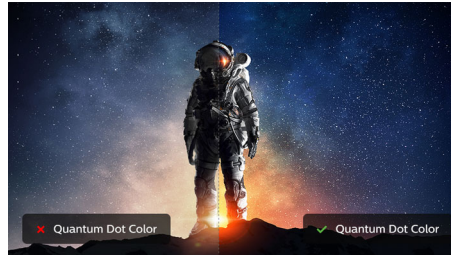

Quantum Dot Technology

Quantum Dot Technology is an innovative semiconductor nanocrystal technology that precisely emits light to produce bluer blues, greener greens and redder reds. LCD monitors with Quantum Dot color produce a more dynamic range of colors and show the true natural palette of colors in the picture. The result - vibrant, dynamic, you-gotta-see-it-to-believe-it color.