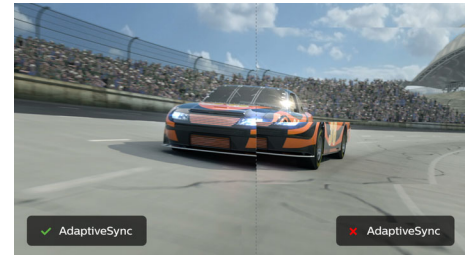

Adaptive-Sync technology

Gaming shouldn't be a choice between choppy gameplay or broken frames. Get fluid, artifact-free performance at virtually any framerate with Adaptive-Sync technology, smooth quick refresh and ultra-fast response time.

USB-C cable

The new USB 3.1 Type-C cable with a slim and reversible connector, offers easy one-cable-docking. Simplify by connecting all your peripherals to your monitor as a dock with one cable to the notebook, including high resolution video output from your PC to monitor. With USB 3.1 you also get fast data transfer, up-to 20-times as fast as USB 2.0, allowing you to transfer a 4K movie faster than ever. All your connections through one simple cable.