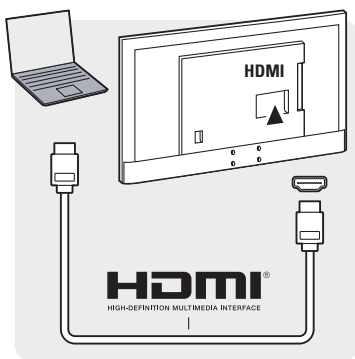

p.6

p.6

VESA (x,y)

40": 200x200 M6

48"/50": 400x200 M6

55": 400x400 M6

All registered and unregistered trademarks are the property of their respective owners.

Specifications are subject to change without notice.