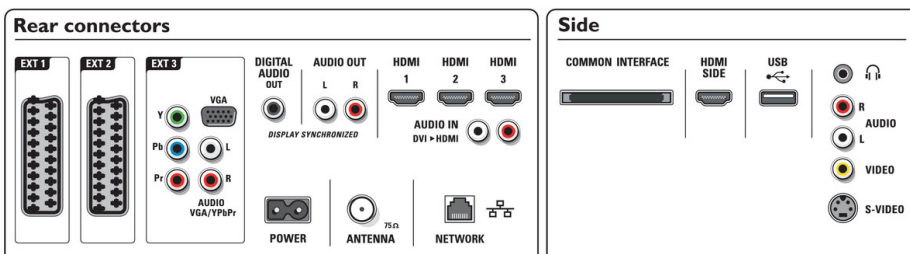

Tuner/Reception/Transmission

- Aerial Input: 75 ohm coaxial (IEC75)
- TV system: DVB COFDM 2K/8K
- Video Playback: NTSC, SECAM, PAL
- Digital TV: DVB Terrestrial*, DVB-T MPEG4*,

- DVB-C MPEG4*
- Tuner bands: Hyperband, S-Channel, UHF, VHF

Connectivity

- Ext 1 Scart: Audio L/R, CVBS in, RGB
- Ext 2 Scart: Audio L/R, CVBS in, RGB
- Ext 3: YPbPr, Audio L/R in, VGA PC-in
- Ext 4: HDMI v1.3
- Ext 5: HDMI v1.3
- Ext 6: HDMI v1.3
- EasyLink (HDMI-CEC): One touch play, System audio control, System standby
- Front/Side connections: HDMI v1.3, S-video in, CVBS in, Audio L/R in, Headphones Out, USB
- PC network link: DLNA 1.0 certified
- Other connections: Analogue audio Left/Right out, S/PDIF out (coaxial), Common Interface

Power

- Ambient temperature: 5°C to 35°C
- Mains power: AC 220-240 V +/- 10%
- Power consumption: 223 W
- Power (Energy-saving mode): 165 W
- Standby power consumption: 0.15 W

Dimensions

- Set dimensions (W x H x D): 1120 x 715 x 130 mm
- Set dimensions with stand (W x H x D): 1120 x 810 x 305 mm
- Stand width: 550 mm
- Weight incl. Packaging: 49.3 kg
- Product weight: 39.2 kg
- Product weight (+stand): 48.5 kg
- Box dimensions (W x H x D): 1218 x 1033 x 332 mm
- VESA wall mount compatible: 300 x 300 mm

Accessories

- Included accessories: Tabletop swivel stand, Wall mounting bracket, RF antenna cable, Power cord, Quick start guide, User Manual, Warranty certificate, Remote Control, Batteries for remote control

Issue date 2019-11-12

Version: 9.0.8

12 NC: 8670 000 35097
EAN: 87 12581 37571 3

© 2019 Koninklijke Philips N.V.
All Rights reserved.

Specifications are subject to change without notice.
Trademarks are the property of Koninklijke Philips N.V.
or their respective owners.

www.philips.com

* DVB-T, supported in selected countries only
* DVB-T MPEG4 only for: France, Spain, Denmark, Norway, Finland, Sweden. DVB-C MPEG4 only for selected providers: Denmark, Norway, Finland, Sweden. The most up-to-date information is available on the type plate of the TV, or via www.philips.com/support under the specific type number.