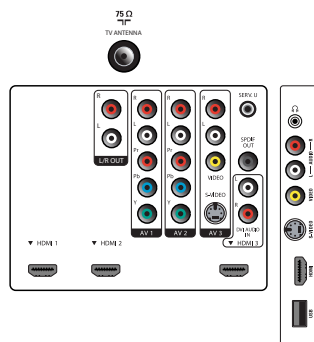

Multimedia Applications

- Multimedia connections: USB memory class device
- Playback Formats: MP3, JPEG Still pictures, DivX 3.11, DivX 5, MPEG2, XviD, H.264/MPEG-4 AVC

Tuner/Reception/Transmission

- Aerial Input: 75 ohm F-type
- TV system: ATSC, NTSC
- Video Playback: NTSC
- Cable: Unscrambled Digital Cable -QAM
- Tuner bands: Hyperband, S-Channel, UHF, VHF

Connectivity

- AV 1: Audio L/R in, YPbPr
- AV 2: Audio L/R in, YPbPr
- AV 3: Audio L/R in, CVBS in, S-Video in
- Front / Side connections: HDMI v1.3, S-video in, CVBS in, Audio L/R in, Headphone Out, USB
- Audio Output - Digital: Coaxial (cinch)
- Other connections: Analog audio Left/Right out
- HDMI 1: HDMI v1.3
- HDMI 2: HDMI v1.3
- HDMI 3: Analog audio L/R in, HDMI v1.3
- EasyLink (HDMI-CEC): One touch play, Power status, System info (menu language), Remote control pass-through, System audio control, System standby

Power

- Ambient temperature: 0 °C to 35 °C
- Mains power: 110-240V, 50-60Hz
- Power consumption: 210 W
- Standby power consumption: < 0.15 W

Dimensions

- Set dimensions in inch (W x H x D): 39.21 x 23.72 x 3.46 inch
- Set dimensions with stand in inch (W x H x D): 39.21 x 25.80 x 10.24 inch
- Weight incl. Packaging (lb): 52.91
- Product weight (lb): 38.36
- Product weight (+stand) (lb): 44.09 lb
- Box dimensions in inch (W x H x D):

- 47.36 x 26.85 x 10.47 inch
- VESA wall mount compatible: 400 x 400 mm

Accessories

- Included accessories: Tabletop swivel stand, Power cord, Quick start guide, User Manual, Registration card, Remote Control

Issue date 2012-01-20

Version: 1.6.5

12 NC: 8670 000 47472
UPC: 6 09585 16275 4

© 2012 Koninklijke Philips Electronics N.V.
All Rights reserved.

Specifications are subject to change without notice.
Trademarks are the property of Koninklijke Philips Electronics N.V. or their respective owners.

www.philips.com