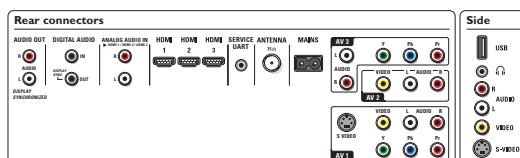

Multimedia Applications

- Multimedia connections: USB
- Playback Formats: MP3, Slideshow files (.alb), JPEG Still pictures

Tuner/Reception/Transmission

- Aerial Input: 75 ohm F-type
- TV system: ATSC, NTSC
- Video Playback: NTSC
- Cable: Unscrambled Digital Cable QAM

Connectivity

- AV 1: (1, 2, 3Fh autoranging), Audio L/R in, CVBS in, S-Video, YPbPr
- AV 2: Audio L/R in, CVBS
- AV 3: (1, 2, 3Fh autoranging), Audio L/R in, YPbPr
- AV 4: HDMI, Audio L/R in
- AV 5: HDMI

- AV 6: HDMI
- Front / Side connections: Audio L/R in, CVBS in, Headphone Out, S-video in, USB
- Other connections: Monitor out L/R (Cinch), S/PDIF in (coaxial), S/PDIF out (coaxial)

Power

- Ambient temperature: 5 °C to 35 °C
- Mains power: AC 110 +/- 10%
- Power consumption: 264 W
- Standby power consumption: 0.64 W

Accessories

- Included accessories: Tabletop swivel stand

Dimensions

- Set dimensions in inch (W x H x D): 41.2 x 27.0 x 4.6 inch
- Set dimensions with stand in inch (H x D): 29.5 x 10.4 inch
- Product weight (lb): 60.8 lb
- Product weight (+stand) (lb): 76.3 lb
- Box dimensions in inch (W x H x D): 44.3 x 30.7 x 10.9 inch
- Weight incl. Packaging (lb): 89.1 lb
- VESA wall mount compatible: 600 x 400 mm

Issue date 2013-06-22

Version: 8.0.22

12 NC: 8670 000 28647
UPC: 6 09585 12939 9

© 2013 Koninklijke Philips N.V.
All Rights reserved.

Specifications are subject to change without notice.
Trademarks are the property of Koninklijke Philips N.V.
or their respective owners.

www.philips.com