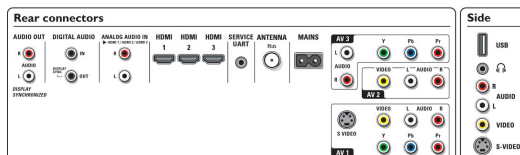

- Headphone out, S-video in, USB
- Other connections: Monitor out L/R (Cinch), S/PDIF in (coaxial), S/PDIF out (coaxial)

Power

- Ambient temperature: 5 °C to 35 °C
- Mains power: AC 110 +/- 10%
- Power consumption: 264 W
- Standby power consumption: 0.64 W

Accessories

- Included Accessories: Tabletop swivel stand

Dimensions

- Color cabinet: High Gloss Black
- Set dimensions in inch (W x H x D): 41.2 x 27.0 x 4.6 inch
- Set dimensions with stand in inch (H x D): 29.5 x 10.4 inch
- Product weight (lb): 60.8 lb
- Product weight (+stand) (lb): 76.3 lb
- Box dimensions in inch (W x H x D): 44.3 x 30.7 x 10.9 inch
- Weight incl. Packaging (lb): 89.1 lb
- VESA wall mount compatible: 600 x 400 mm