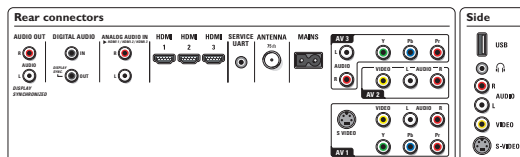

Power

- Ambient temperature: 5 °C to 35 °C
- Mains power: AC 110 +/- 10%

- Power consumption: 264 W
- Standby power consumption: 0.64 W

Accessories

- Included accessories: Table top stand

Dimensions

- Set dimensions in inch (W x H x D): 41.2 x 27.0 x 4.6 inch
- Set dimensions with stand in inch (H x D): 29.5 x 10.4 inch
- Product weight (lb): 58.2 lb
- Product weight (+stand) (lb): 73.6 lb
- Box dimensions in inch (W x H x D): 44.3 x 30.7 x 10.9 inch
- Weight incl. Packaging (lb): 87.3 lb
- VESA wall mount compatible: 600 x 400 mm