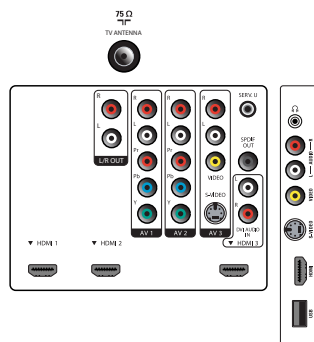

- AV 1: Audio L/R in, YPbPr
- AV 2: Audio L/R in, YPbPr
- AV 3: Audio L/R in, CVBS in, S-Video in
- HDMI 1: HDMI v1.3
- HDMI 2: HDMI v1.3
- HDMI 3: Analog audio L/R in, HDMI v1.3
- Audio Output - Digital: Coaxial (cinch)
- Other connections: Analog audio Left/Right out
- EasyLink (HDMI-CEC): One touch play, Power status, System info (menu language), Remote control pass-through, System audio control, System standby
- Front / Side connections: HDMI v1.3, S-video in, CVBS in, Audio L/R in, Headphone Out, USB

Power

- Ambient temperature: 0 °C to 35 °C
- Mains power: 110-240V, 50-60Hz
- Power consumption: 210 W
- Standby power consumption: < 0.15 W

Dimensions

- Set dimensions in inch (W x H x D): 39.21 x 23.72 x 3.46 inch
- VESA wall mount compatible: 400 x 400 mm
- Set dimensions with stand in inch (W x H x D): 39.21 x 25.80 x 10.24 inch
- Weight incl. Packaging (lb): 52.91
- Product weight (lb): 38.36
- Product weight (+stand) (lb): 44.09 lb
- Box dimensions in inch (W x H x D):

47.36 x 26.85 x 10.47 inch

Accessories

- Included accessories: Tabletop swivel stand, Power cord, Quick start guide, User Manual, Registration card, Remote Control

Issue date 2012-01-20

Version: 1.8.3

12 NC: 8670 000 53253
UPC: 6 09585 17244 9