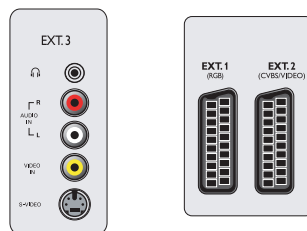

Tuner/Reception/Transmission

- Aerial Input: 75 ohm coaxial (IEC75)
- TV system: PAL I, PAL B/G, PAL D/K, SECAM B/G, SECAM D/K, SECAM L/L', DVB COFDM 2K/8K
- Video Playback: NTSC, SECAM, PAL
- Digital TV: DVB Terrestrial*
- Tuner bands: Hyperband, S-Channel, UHF, VHF
- Number of Pre-set Channels: 100
- Tuner Display: PLL

Connectivity

- Ext 1 Scart: Audio L/R, CVBS in/out, RGB
- Ext 2 Scart: Audio L/R, CVBS in/out, S-video in
- Ext 3: S-video in, CVBS in, Audio L/R in
- Ext 4: YPbPr, Audio L/R in
- Ext 5: HDMI
- Ext 6: HDMI

- Number of Scarts: 2
- Other connections: Headphone out, Common Interface

Power

- Ambient temperature: 5°C to 40°C
- Mains power: 220 - 240 V, 50/60 Hz
- Power consumption: 240 W
- Standby power consumption: < 1 W

Accessories

- Included accessories: Tabletop stand, Power cord, Quick start guide, User Manual, Registration card, Warranty certificate, Remote Control, Batteries for remote control
- Optional accessories: Floor stand

Dimensions

- Set dimensions (W x H x D): 1046 x 686 x 116 mm
- Set dimensions with stand (W x H x D): 1046 x 749 x 265 mm
- Product weight: 25 kg
- Product weight (+stand): 33 kg
- Box dimensions (W x H x D): 1152 x 788 x 313 mm
- Weight incl. Packaging: 38.5 kg

Stereo system					Transmission system					
2CS DK	NICAM DK	2CS BG	NICAM I	NICAM LL	PAL BG	PAL D/K	PAL I	SECAM BG	SECAM DK	SECAM LL
•	•	•	•	•	•	•	•	•	•	•

Issue date 2012-01-11

Version: 7.0.11

12 NC: 8670 000 25147
EAN: 87 12581 30113 2

© 2012 Koninklijke Philips Electronics N.V.
All Rights reserved.

Specifications are subject to change without notice.
Trademarks are the property of Koninklijke Philips Electronics N.V. or their respective owners.

www.philips.com