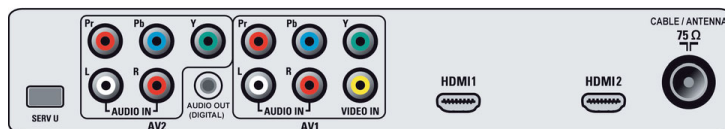

Power

- Ambient temperature: 5 °C to 40 °C
- Mains power: 100-250V, 50-60Hz
- Power consumption: 240 W
- Standby power consumption: < 1 W

Dimensions

- Set dimensions in inch (W x H x D): 41.2 x 27 x 4.6 inch
- Set dimensions with stand in inch (W x H x D): 41.2 x 29.5 x 10.4 inch
- Product weight (lb): 72 (with stand), 56.3 (without stand)
- Box dimensions in inch (W x H x D): 44.3 x 30.7 x 10.9 inch
- Weight incl. Packaging (lb): 107.1

Accessories

- Included Accessories: Tabletop swivel stand, Power cord, Quick start guide, User Manual, Registration card, Remote Control

Issue date 2019-06-28

Version: 2.0.8

12 NC: 8670 000 26107
UPC: 6 09585 12340 3