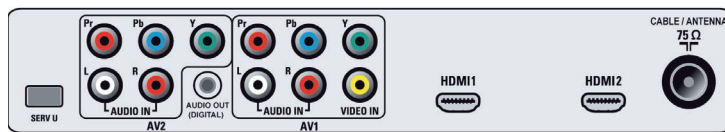

Power

- Ambient temperature: 5 °C to 40 °C
- Mains power: 100-250V, 50-60Hz
- Power consumption: 240 W
- Standby power consumption: < 1 W

Dimensions

- Set dimensions in inch (W x H x D): 41.2 x 27 x 4.6 inch
- Set dimensions with stand in inch (W x H x D): 41.2 x 29.5 x 10.4 inch
- Product weight (lb): 72 (with stand), 56.3 (without stand)
- Box dimensions in inch (W x H x D): 44.3 x 30.7 x 10.9 inch
- Weight incl. Packaging (lb): 107.1

Accessories

- Included accessories: Tabletop swivel stand, Power cord, Quick start guide, User Manual, Registration card, Remote Control

Issue date 2013-06-22

Version: 2.0.8

12 NC: 8670 000 26107
UPC: 6 09585 12340 3