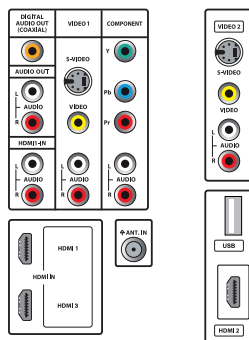

Connectivity

- AV 1: Audio L/R in, YPbPr
- AV 2: Audio L/R in, CVBS in, S-Video
- Front / Side connections: HDMI v1.3, S-video in, CVBS in, Audio L/R in, USB
- Audio Output - Digital: Coaxial (cinch)
- Other connections: Analog audio Left/Right out
- HDMI 1: HDMI v1.3, Analog audio L/R in
- HDMI 2: HDMI v1.3
- EasyLink (HDMI-CEC): One touch play, Power status, System info (menu language), System audio control, System standby

Power

- Ambient temperature: 5°C to 35°C (41°F to 95°F)
- Mains power: 120V/60Hz
- Power consumption: tbc W
- Standby power consumption: < 0.5 W

Dimensions

- Set dimensions in inch (W x H x D): 40.39 x 26.54 x 3.48 inch
- Set dimensions with stand in inch (W x H x D): 40.39 x 28.54 x 9.92 inch
- Weight incl. Packaging (lb): 63.27
- Product weight (lb): 46.52
- Product weight (+stand) (lb): 49.6 lb
- Box dimensions in inch (W x H x D): 46.26 x 32.60 x 9.65 inch
- VESA wall mount compatible: 200 x 200 mm