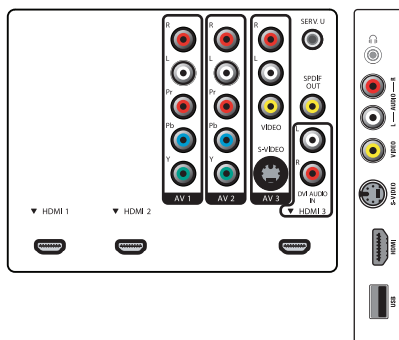

- Remote Control: TV
- Screen Format Adjustments: 4:3, Auto Format, Movie expand 14:9, Movie expand 16:9, Super Zoom, Widescreen, unscanned (1080p dot by dot)

Multimedia Applications

- Multimedia connections: USB memory class device
- Playback Formats: MP3, JPEG Still pictures
- Playback enhancement: Picture slideshow

Tuner/Reception/Transmission

- Aerial Input: 75 ohm F-type
- TV system: ATSC, NTSC
- Video Playback: NTSC
- Cable: Unscrambled Digital Cable -QAM
- Tuner bands: Hyperband, S-Channel, UHF, VHF

Connectivity

- AV 1: Audio L/R in, YPbPr
- AV 2: Audio L/R in, YPbPr
- AV 3: Audio L/R in, CVBS in, S-Video in
- HDMI 1: HDMI v1.3
- HDMI 2: HDMI v1.3
- HDMI 3: Analog audio L/R in, HDMI v1.3
- EasyLink (HDMI-CEC): One touch play, Power status, System info (menu language), System standby
- Front / Side connections: HDMI v1.3, S-video in, CVBS in, Audio L/R in, Headphone Out, USB
- Audio Output - Digital: Coaxial (cinch)

Power

- Ambient temperature: 5 °C to 40 °C
- Mains power: 110-240V, 50-60Hz
- Power consumption: 260 W
- Standby power consumption: < 1 W

Dimensions

- Set dimensions in inch (W x H x D): 40.67 x 26.24 x 3.48 inch
- Set dimensions with stand in inch (W x H x D): 40.67 x 28.41 x 9.92 inch
- Weight incl. Packaging (lb): 64.15
- Product weight (lb): 52.36 (with stand), 42.44 (without stand)
- Box dimensions in inch (W x H x D): 45.67 x 29.88 x 13.11 inch
- VESA wall mount compatible: 400 x 400 mm

Issue date 2012-01-20

Version: 4.0.9

12 NC: 8670 000 36598
UPC: 6 09585 14731 7

© 2012 Koninklijke Philips Electronics N.V.
All Rights reserved.

Specifications are subject to change without notice.
Trademarks are the property of Koninklijke Philips
Electronics N.V. or their respective owners.

www.philips.com

Accessories

- Included accessories: Table top stand, Power cord, Quick start guide, User Manual, Registration card, Remote Control